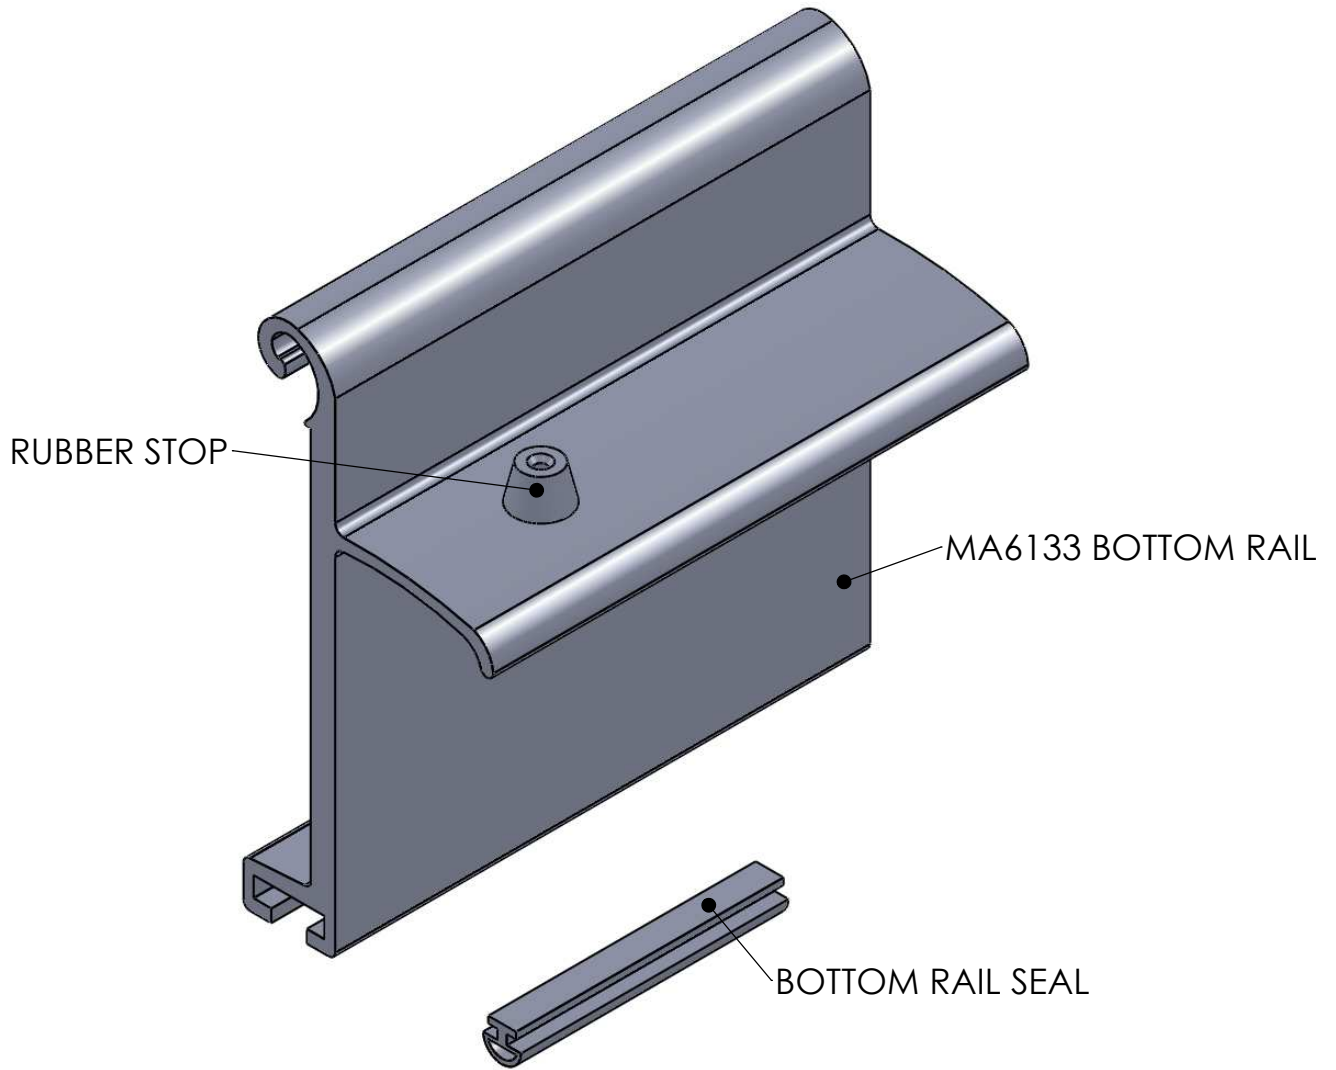

1EA ALUMINIUM BOTTOM RAIL

<p>MA6133 BOTTOM RAIL</p>	<p>SCALE NTS</p>	<p>AUSTRAL MONSOON ENTERPRISES PTY LTD ATF 'THE ANSA TRUST' TRADING AS ANSA DOORS</p>
<p><i>CONFIDENTIAL NOTE: This drawing and its designs, specifications and engineering information disclosed hereon are the property of ANSA DOORS and are not to be disseminated or reproduced without express written consent. The drawing is loaned in confidence and then only for consideration of the matter hereon. In accepting loan of this drawing, the recipient agrees to keep it and the matter disclosed hereon in confidence and not to use nor permit their use in any way detrimental to ANSA DOORS.</i></p>	<p>DRAWN H.P.LY</p>	<p>71-73 Maffra Street P.O Box 201 Coolaroo, Victoria 3048 Dallas, Victoria 3047 Australia Australia</p> <p>Phone: (03) 9302 3366 Fax: (03) 9302 3966</p>
	<p>DATE 28/01/11</p>	<p>DWG No: ANSA-TS0001B</p>