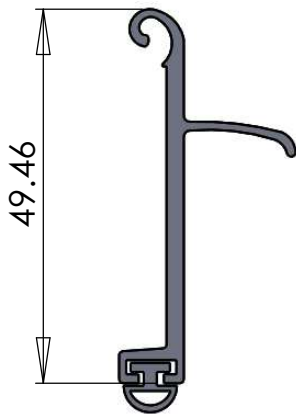

1EA ALUMINIUM BOTTOM RAIL

<p>MA6133 BOTTOM RAIL</p>	<p>SCALE NTS</p>	<p>AUSTRAL MONSOON ENTERPRISES PTY LTD ATF 'THE ANSA TRUST' TRADING AS ANSA DOORS</p>
<p><i>CONFIDENTIAL NOTE: This drawing and its designs, specifications and engineering information disclosed hereon are the property of ANSA DOORS and are not to be disseminated or reproduced without express written consent. The drawing is loaned in confidence and then only for consideration of the matter hereon. In accepting loan of this drawing, the recipient agrees to keep it and the matter disclosed hereon in confidence and not to use nor permit their use in any way detrimental to ANSA DOORS.</i></p>	<p>DRAWN H.P.LY</p>	<p>71-73 Maffra Street P.O Box 201 Coolaroo, Victoria 3048 Dallas, Victoria 3047 Australia Australia</p> <p>Phone: (03) 9302 3366 Fax: (03) 9302 3966</p>
	<p>DATE 28/01/11</p>	<p>DWG No: ANSA-TS0001B</p>