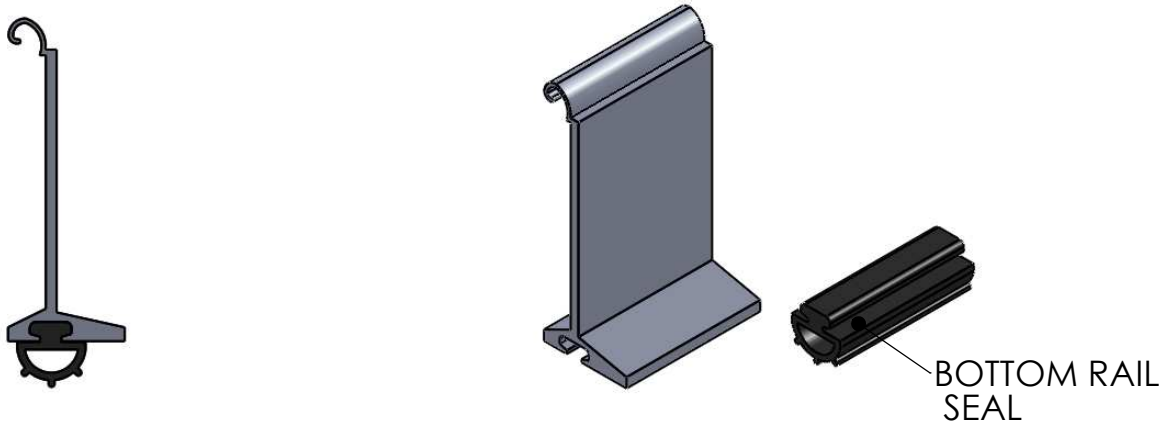

MA6127 BOTTOM RAIL

MA5767 BOTTOM RAIL

2EA BOX BOTTOM RAIL

2EA BOX ALUMINIUM BOTTOM RAILS

SCALE  
NTS

AUSTRAL MONSOON ENTERPRISES PTY LTD  
ATF 'THE ANSA TRUST' TRADING AS  
**ANSA DOORS**

*CONFIDENTIAL NOTE: This drawing and its designs, specifications and engineering information disclosed hereon are the property of ANSA DOORS and are not to be disseminated or reproduced without express written consent. The drawing is loaned in confidence and then only for consideration of the matter hereon. In accepting loan of this drawing, the recipient agrees to keep it and the matter disclosed hereon in confidence and not to use nor permit their use in any way detrimental to ANSA DOORS.*