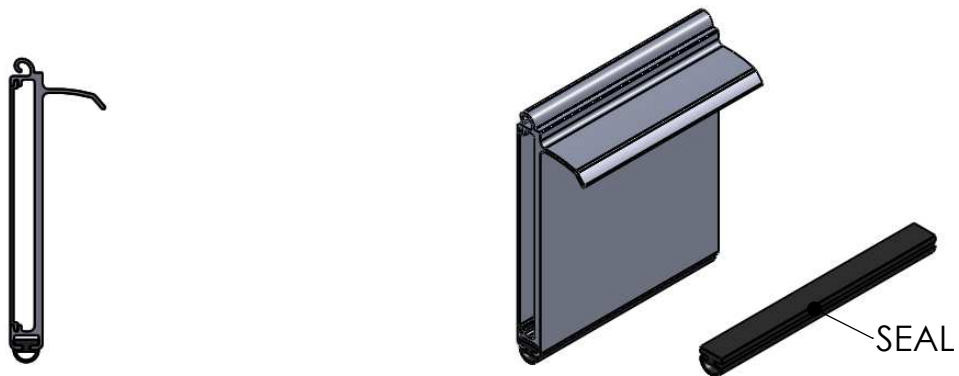

MA6127 BOTTOM RAIL

MA5767 BOTTOM RAIL

2EA BOX BOTTOM RAIL

2EA BOX ALUMINIUM BOTTOM RAILS

SCALE  
NTS

AUSTRAL MONSOON ENTERPRISES PTY LTD  
ATF 'THE ANSA TRUST' TRADING AS  
**ANSA DOORS**

*CONFIDENTIAL NOTE: This drawing and its designs, specifications and engineering information disclosed hereon are the property of ANSA DOORS and are not to be disseminated or reproduced without express written consent. The drawing is loaned in confidence and then only for consideration of the matter hereon. In accepting loan of this drawing, the recipient agrees to keep it and the matter disclosed hereon in confidence and not to use nor permit their use in any way detrimental to ANSA DOORS.*