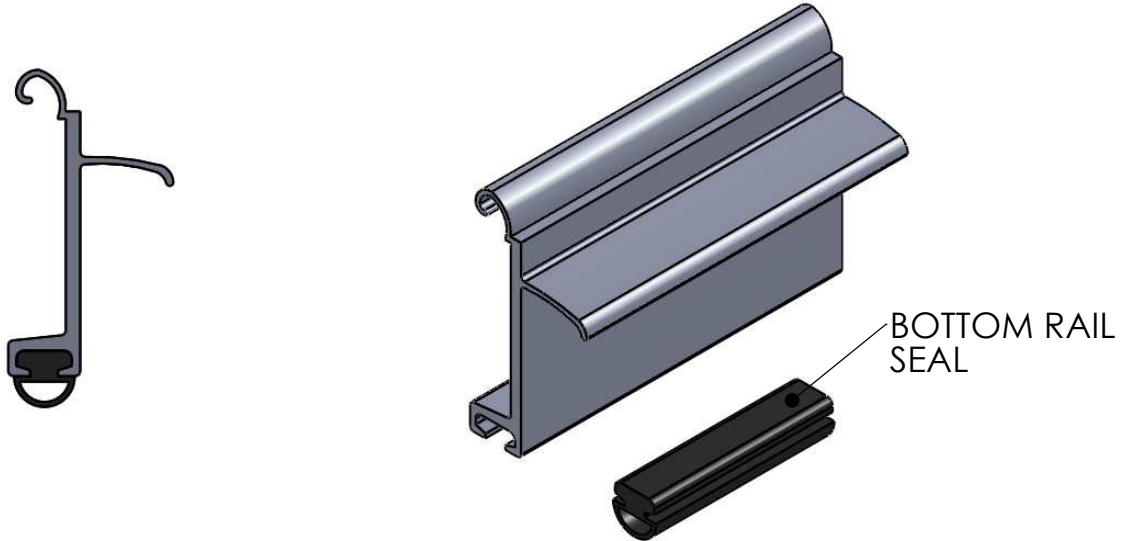

MA6127 BOTTOM RAIL

MA5767 BOTTOM RAIL

2EA BOX BOTTOM RAIL

2EA BOX ALUMINIUM BOTTOM RAILS

SCALE  
NTS

AUSTRAL MONSOON ENTERPRISES PTY LTD  
ATF 'THE ANSA TRUST' TRADING AS  
**ANSA DOORS**

*CONFIDENTIAL NOTE: This drawing and its designs, specifications and engineering information disclosed hereon are the property of ANSA DOORS and are not to be disseminated or reproduced without express written consent. The drawing is loaned in confidence and then only for consideration of the matter hereon. In accepting loan of this drawing, the recipient agrees to keep it and the matter disclosed hereon in confidence and not to use nor permit their use in any way detrimental to ANSA DOORS.*