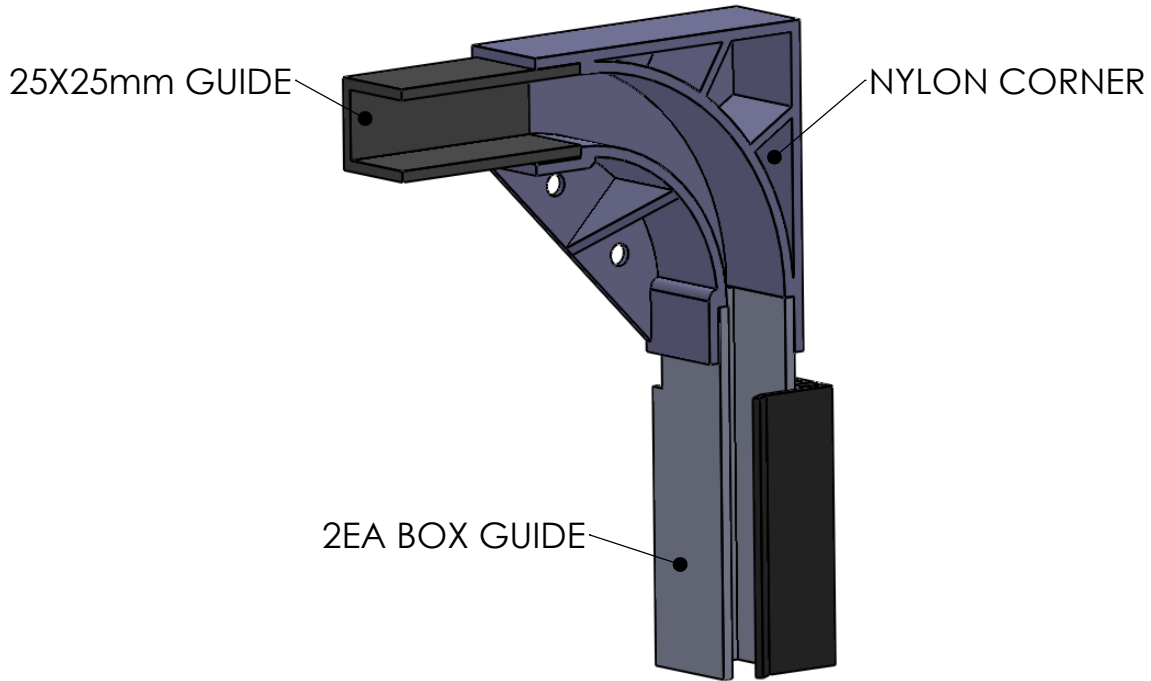

NYLON CORNER OPTION

BEND GUIDE OPTION

2EA BOX SLIDING GUIDE OPTIONS

SCALE
NTS

AUSTRAL MONSOON ENTERPRISES PTY LTD
ATF 'THE ANSA TRUST' TRADING AS
ANSA DOORS

CONFIDENTIAL NOTE: This drawing and its designs, specifications and engineering information disclosed hereon are the property of ANSA DOORS and are not to be disseminated or reproduced without express written consent. The drawing is loaned in confidence and then only for consideration of the matter hereon. In accepting loan of this drawing, the recipient agrees to keep it and the matter disclosed hereon in confidence and not to use nor permit their use in any way detrimental to ANSA DOORS.

DRAWN
H.P.LY

71-73 Maffra Street
Coolaroo, Victoria 3048
Australia
Phone: (03) 9302 3366

P.O Box 201
Dallas, Victoria 3047
Australia
Fax: (03) 9302 3966

DATE
28/01/11

DWG No:
ANSA-TS0003C