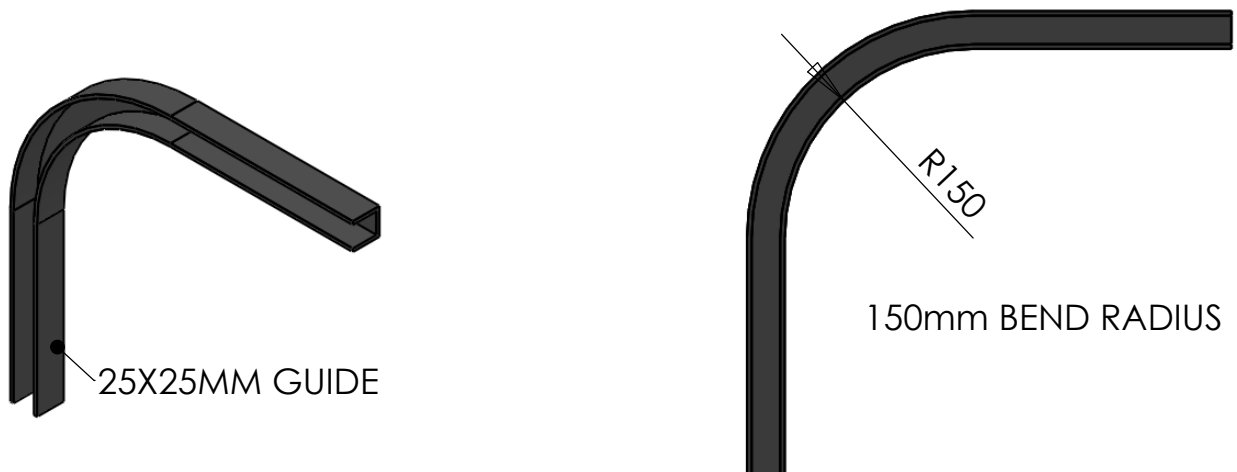

NYLON CORNER OPTION

BEND GUIDE OPTION

2EA BOX SLIDING GUIDE OPTIONS

SCALE
NTS

AUSTRAL MONSOON ENTERPRISES PTY LTD
ATF 'THE ANSA TRUST' TRADING AS
ANSA DOORS

CONFIDENTIAL NOTE: This drawing and its designs, specifications and engineering information disclosed hereon are the property of ANSA DOORS and are not to be disseminated or reproduced without express written consent. The drawing is loaned in confidence and then only for consideration of the matter hereon. In accepting loan of this drawing, the recipient agrees to keep it and the matter disclosed hereon in confidence and not to use nor permit their use in any way detrimental to ANSA DOORS.

DRAWN
H.P.LY

71-73 Maffra Street
Coolaroo, Victoria 3048
Australia
Phone: (03) 9302 3366

P.O Box 201
Dallas, Victoria 3047
Australia
Fax: (03) 9302 3966

DATE
28/01/11

DWG No:
ANSA-TS0003C