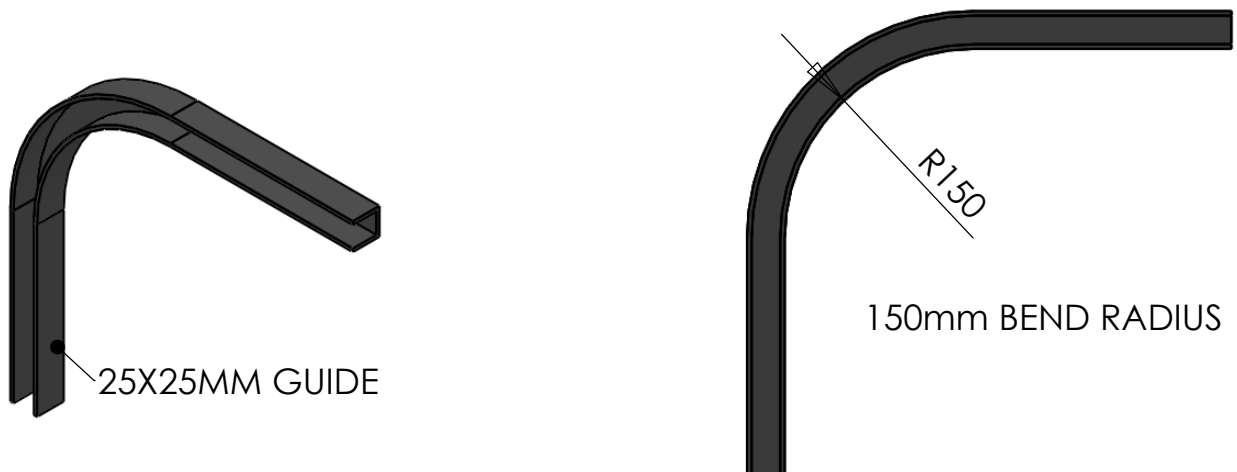

NYLON CORNER OPTION

BEND GUIDE OPTION

2EA BOX SLIDING GUIDE OPTIONS

SCALE  
NTS

AUSTRAL MONSOON ENTERPRISES PTY LTD  
ATF 'THE ANSA TRUST' TRADING AS  
**ANSA DOORS**

*CONFIDENTIAL NOTE: This drawing and its designs, specifications and engineering information disclosed hereon are the property of ANSA DOORS and are not to be disseminated or reproduced without express written consent. The drawing is loaned in confidence and then only for consideration of the matter hereon. In accepting loan of this drawing, the recipient agrees to keep it and the matter disclosed hereon in confidence and not to use nor permit their use in any way detrimental to ANSA DOORS.*

DRAWN  
H.P.LY

71-73 Maffra Street  
Coolaroo, Victoria 3048  
Australia

P.O Box 201  
Dallas, Victoria 3047  
Australia

Phone: (03) 9302 3366 Fax: (03) 9302 3966

DATE  
28/01/11

DWG No:  
ANSA-TS0003C