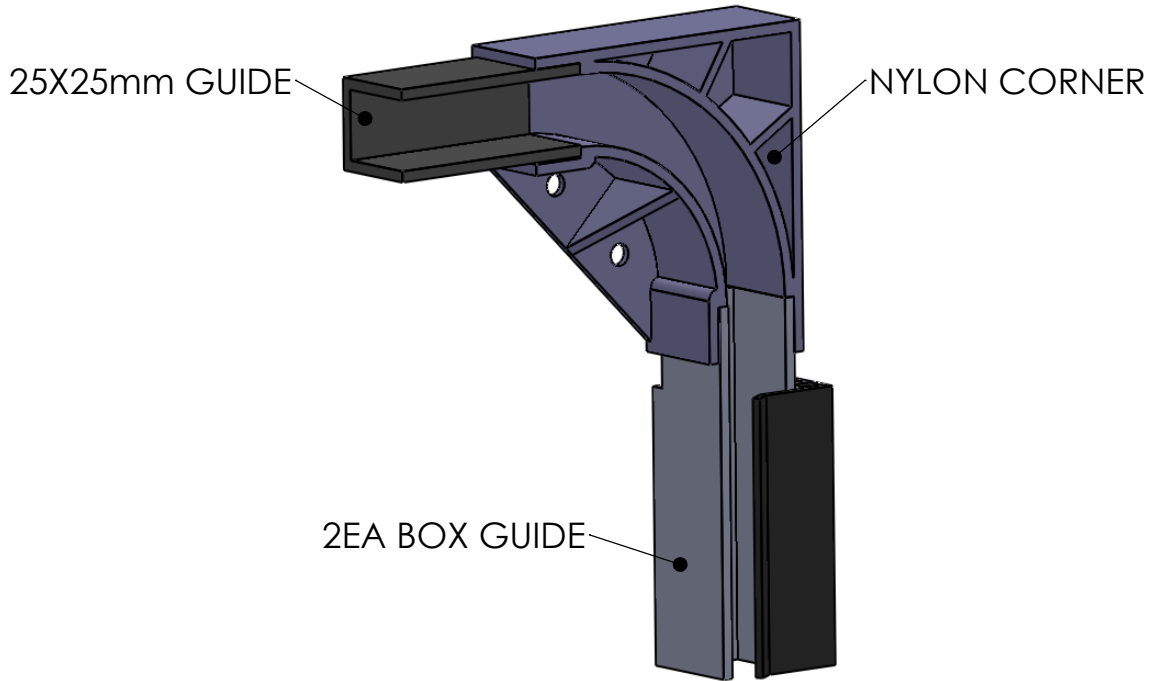

NYLON CORNER OPTION

BEND GUIDE OPTION

2EA BOX SLIDING GUIDE OPTIONS

SCALE  
NTS

AUSTRAL MONSOON ENTERPRISES PTY LTD  
ATF 'THE ANSA TRUST' TRADING AS  
**ANSA DOORS**

*CONFIDENTIAL NOTE: This drawing and its designs, specifications and engineering information disclosed hereon are the property of ANSA DOORS and are not to be disseminated or reproduced without express written consent. The drawing is loaned in confidence and then only for consideration of the matter hereon. In accepting loan of this drawing, the recipient agrees to keep it and the matter disclosed hereon in confidence and not to use nor permit their use in any way detrimental to ANSA DOORS.*

DRAWN  
H.P.LY

71-73 Maffra Street  
Coolaroo, Victoria 3048  
Australia

P.O Box 201  
Dallas, Victoria 3047  
Australia

Phone: (03) 9302 3366 Fax: (03) 9302 3966

DATE  
28/01/11

DWG No:  
ANSA-TS0003C