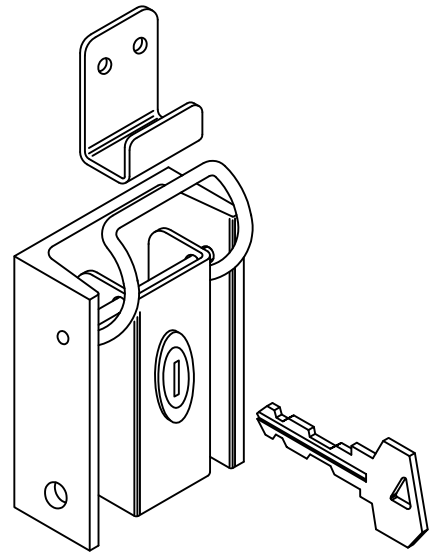

2RS ROLLER SHUTTER LOCKING OPTIONS

SPRING LOADED SHOOTBOLT

OVERCENTRE LOCK (NO KEY)

T HANDLE LOCK

OVERCENTRE LOCK (WITH KEY)

2RS ROLLER SHUTTER LOCKING OPTIONS

SCALE

NTS