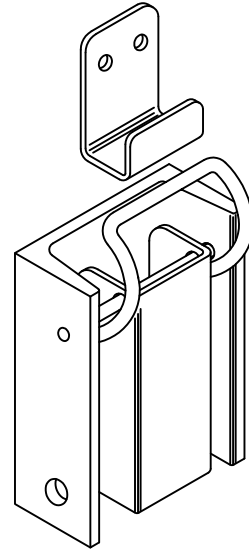

2RS ROLLER SHUTTER LOCKING OPTIONS

SPRING LOADED SHOOTBOLT

OVERCENTRE LOCK (NO KEY)

T HANDLE LOCK

OVERCENTRE LOCK (WITH KEY)

2RS ROLLER SHUTTER LOCKING OPTIONS

SCALE

NTS