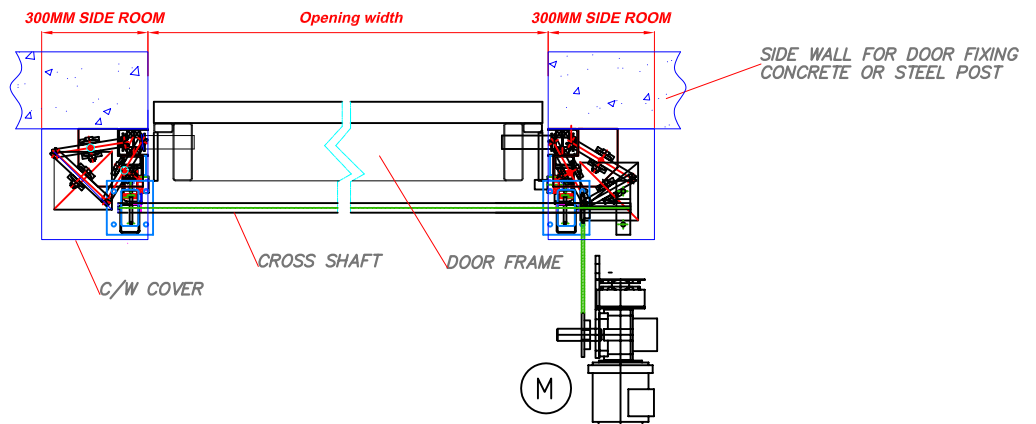

SIDE VIEW

TOP VIEW

**AB100 BIFOLD DOOR**

SCALE

NTS

DRAWN

L. W

DATE