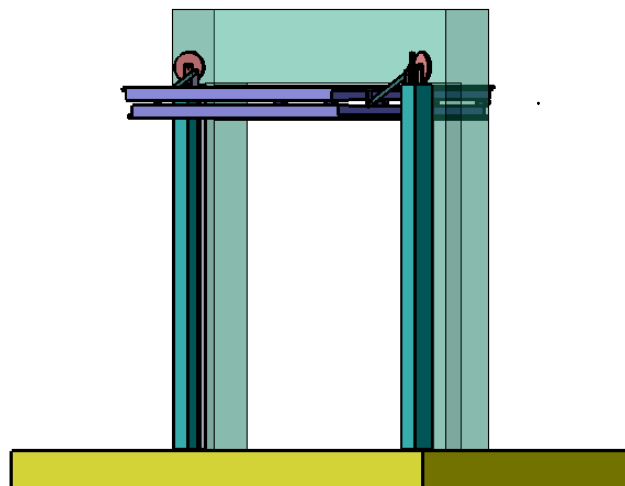

INSIDE VIEW - DOOR IN CLOSE POSITION

INSIDE VIEW - DOOR IN OPERATION

INSIDE VIEW - DOOR IN OPEN POSITION

AB100 BIFOLD DOOR

SCALE
NTS

AUSTRAL MONSOON ENTERPRISES PTY LTD
ATF 'THE ANSA TRUST' TRADING AS
ANSA DOORS

DRAWN
L. W

71-73 Maffra Street P.O Box 201
Coolaroo, Victoria 3048 Dallas, Victoria 3047
Australia Australia

Phone: (03) 9302 3366 Fax: (03) 9302 3966

DATE
9/12/10

DWG No:
ANSA-AB1001