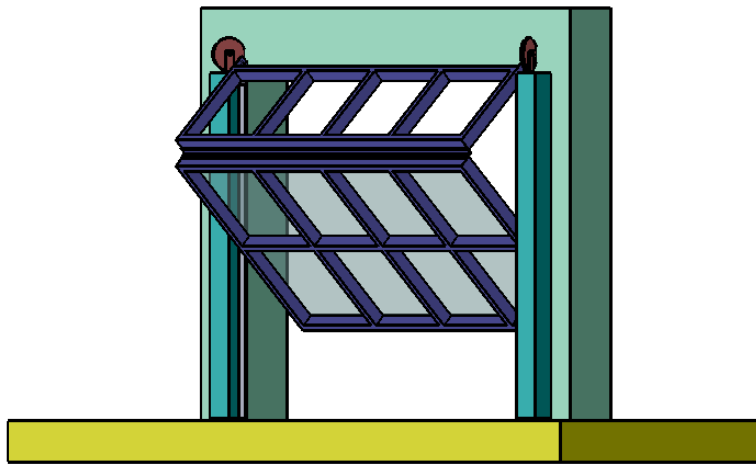

INSIDE VIEW - DOOR IN CLOSE POSITION

INSIDE VIEW - DOOR IN OPERATION

INSIDE VIEW - DOOR IN OPEN POSITION

AB200 BIFOLD OFFSET DOOR

SCALE
NTS

AUSTRAL MONSOON ENTERPRISES PTY LTD
ATF 'THE ANSA TRUST' TRADING AS
ANSA DOORS

DRAWN
L. W

71-73 Maffra Street P.O Box 201
Coolaroo, Victoria 3048 Dallas, Victoria 3047
Australia Australia

Phone: (03) 9302 3366 Fax: (03) 9302 3966

DATE
9/12/10

DWG No:
ANSA-AB2001