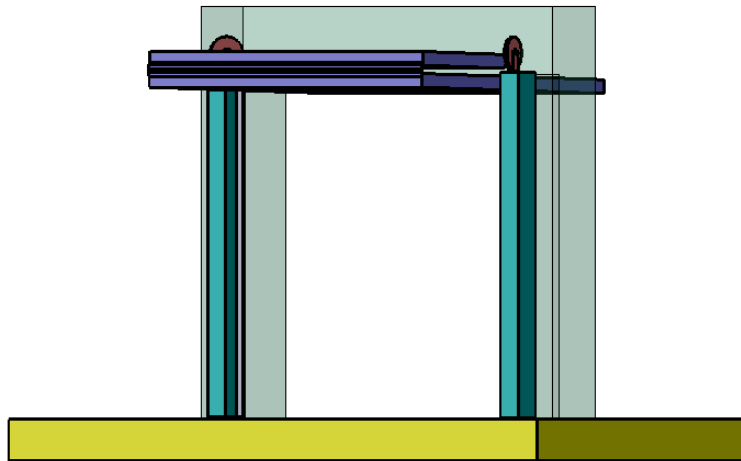

INSIDE VIEW - DOOR IN CLOSE POSITION

INSIDE VIEW - DOOR IN OPERATION

INSIDE VIEW - DOOR IN OPEN POSITION

AB200 BIFOLD OFFSET DOOR

SCALE
NTS

AUSTRAL MONSOON ENTERPRISES PTY LTD
ATF 'THE ANSA TRUST' TRADING AS
ANSA DOORS

DRAWN
L. W

71-73 Maffra Street P.O Box 201
Coolaroo, Victoria 3048 Dallas, Victoria 3047
Australia Australia

Phone: (03) 9302 3366 Fax: (03) 9302 3966

DATE
9/12/10

DWG No:
ANSA-AB2001