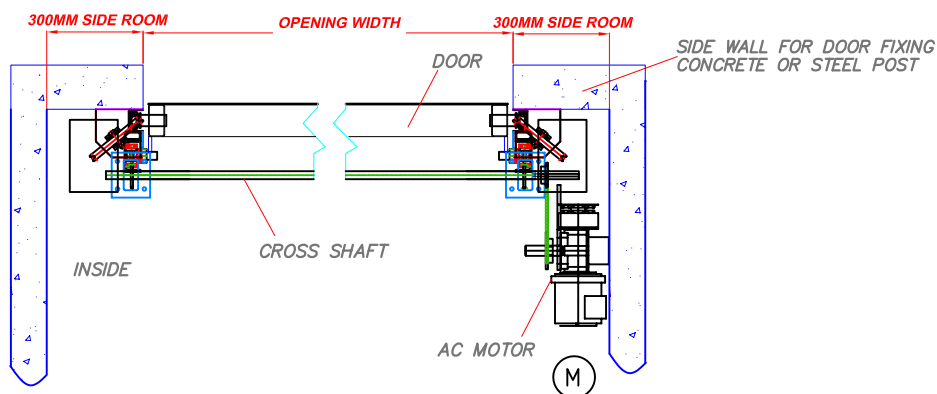

SIDE VIEW

TOP VIEW

AB200 BIFOLD OFFSET DOOR

SCALE

NTS

DRAWN

L. W

DATE