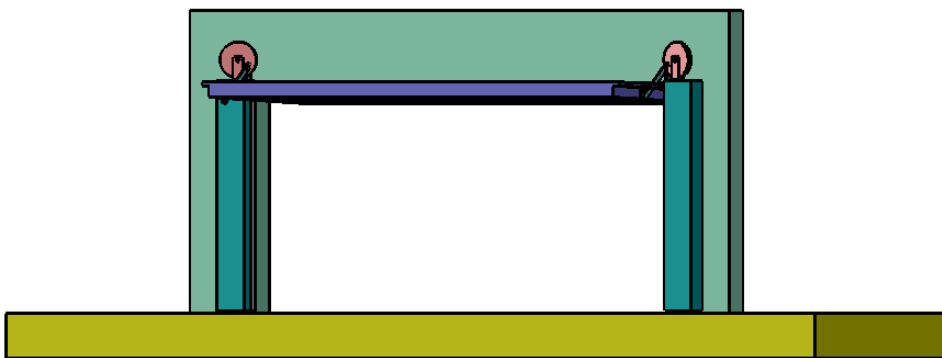

INSIDE VIEW - DOOR IN CLOSE POSITION

INSIDE VIEW - DOOR IN OPERATION

INSIDE VIEW - DOOR IN OPEN POSITION

AT100 TILT DOOR

SCALE
NTS

AUSTRAL MONSOON ENTERPRISES PTY LTD
ATF 'THE ANSA TRUST' TRADING AS
ANSA DOORS

DRAWN
L. W

71-73 Maffra Street P.O Box 201
Coolaroo, Victoria 3048 Dallas, Victoria 3047
Australia Australia

Phone: (03) 9302 3366 Fax: (03) 9302 3966

DATE
9/12/10

DWG No:
ANSA-AT1001