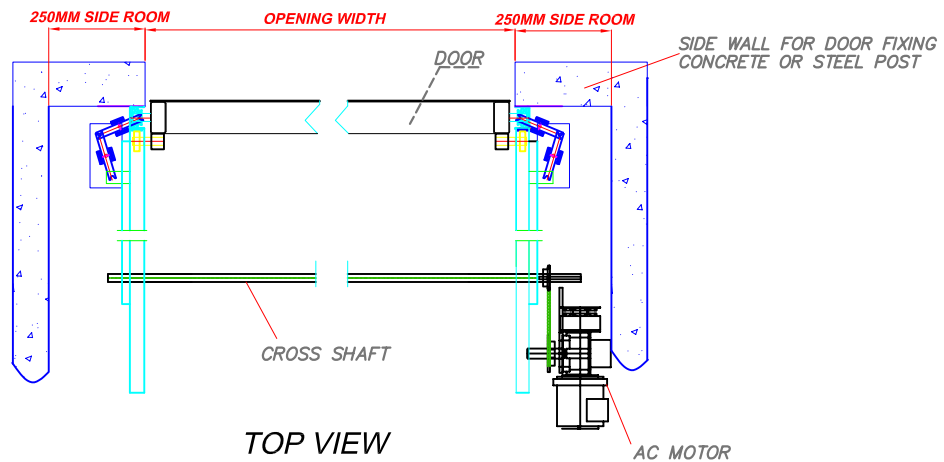

SIDE VIEW

TOP VIEW

AT200 TILT FULLY INTERNAL DOOR

SCALE	AUSTRAL MONSOON ENTERPRISES PTY LTD ATF 'THE ANSA TRUST' TRADING AS ANSA DOORS
NTS	71-73 Maffra Street P.O Box 201 Coolaroo Victoria 3048 Dallas, Victoria 3047 Australia Australia
DRAWN	Phone: (03) 9302 3366 Fax: (03) 9302 3966
L. W	
DATE	DWG No: ANSA-AT2002
9/12/10	