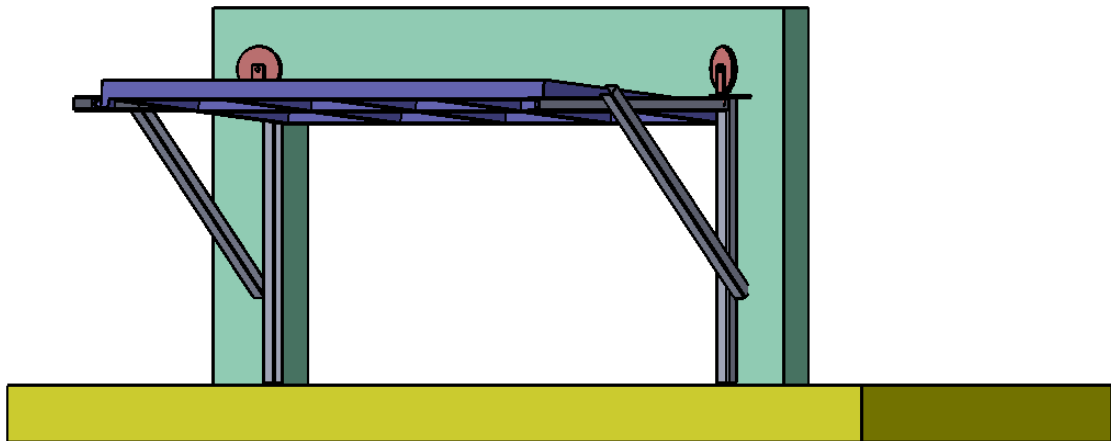

INSIDE VIEW - DOOR IN CLOSE POSITION

OUTSIDE VIEW - DOOR IN OPERATION

INSIDE VIEW - DOOR IN OPEN POSITION

AT200 TILT FULLY INTERNAL DOOR

SCALE
NTS

AUSTRAL MONSOON ENTERPRISES PTY LTD
ATF 'THE ANSA TRUST' TRADING AS
ANSA DOORS

DRAWN
L. W

71-73 Maffra Street P.O Box 201
Coolaroo, Victoria 3048 Dallas, Victoria 3047
Australia Australia

Phone: (03) 9302 3366 Fax: (03) 9302 3966

DATE
9/12/10

DWG No:
ANSA-AT2001