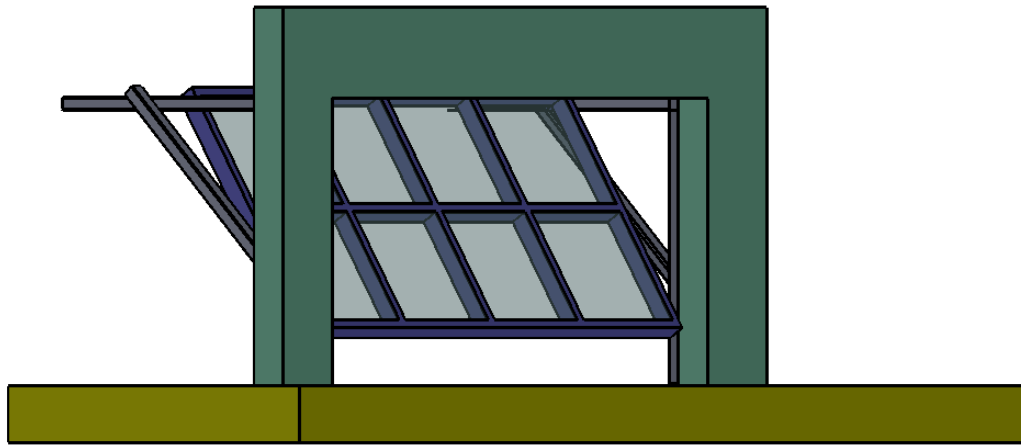

INSIDE VIEW - DOOR IN CLOSE POSITION

OUTSIDE VIEW - DOOR IN OPERATION

INSIDE VIEW - DOOR IN OPEN POSITION

AT200 TILT FULLY INTERNAL DOOR

SCALE
NTS

AUSTRAL MONSOON ENTERPRISES PTY LTD
ATF 'THE ANSA TRUST' TRADING AS
ANSA DOORS

DRAWN
L. W

71-73 Maffra Street P.O Box 201
Coolaroo, Victoria 3048 Dallas, Victoria 3047
Australia Australia

Phone: (03) 9302 3366 Fax: (03) 9302 3966

DATE
9/12/10

DWG No:
ANSA-AT2001