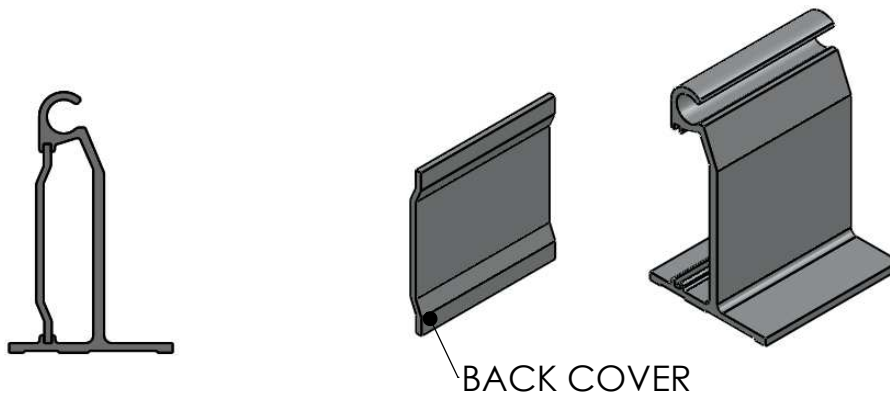

MA 5767 ALUMINIUM BOTTOM RAIL

CLEARMASTER BOTTOM RAIL

CRYSTAL BOTTOM RAIL

3EA ALUMINIUM BOTTOM RAIL

SCALE
NTS

AUSTRAL MONSOON ENTERPRISES PTY LTD
ATF 'THE ANSA TRUST' TRADING AS
ANSA DOORS

CONFIDENTIAL NOTE: This drawing and its designs, specifications and engineering information disclosed hereon are the property of ANSA DOORS and are not to be disseminated or reproduced without express written consent. The drawing is loaned in confidence and then only for consideration of the matter hereon. In accepting loan of this drawing, the recipient agrees to keep it and the matter disclosed hereon in confidence and not to use nor permit their use in any way detrimental to ANSA DOORS.