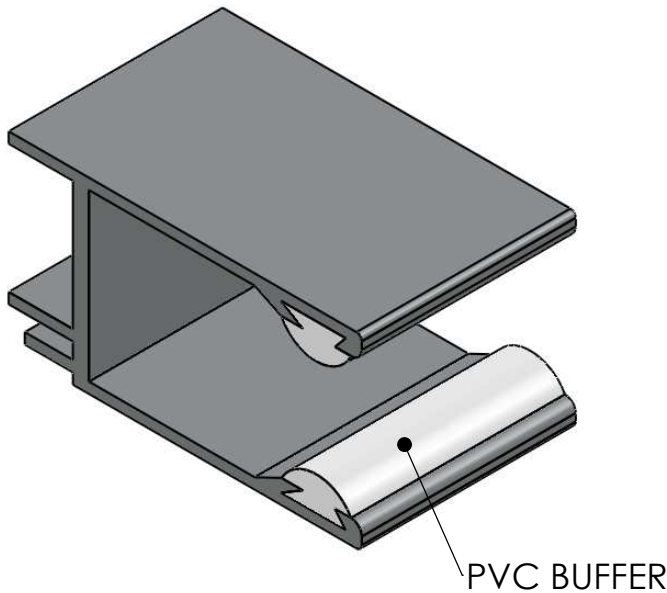

CRYSTAL GUIDE

CLEARVISION GUIDES

SCALE
NTS

AUSTRAL MONSOON ENTERPRISES PTY LTD
ATF 'THE ANSA TRUST' TRADING AS
ANSA DOORS

CONFIDENTIAL NOTE: This drawing and its designs, specifications and engineering information disclosed hereon are the property of ANSA DOORS and are not to be disseminated or reproduced without express written consent. The drawing is loaned in confidence and then only for consideration of the matter hereon. In accepting loan of this drawing, the recipient agrees to keep it and the matter disclosed hereon in confidence and not to use nor permit their use in any way detrimental to ANSA DOORS.

DRAWN
H.P.L.Y

71-73 Maffra Street P.O Box 201
Coolaroo, Victoria 3048 Dallas, Victoria 3047
Australia Australia

Phone: (03) 9302 3366 Fax: (03) 9302 3966

DATE
25/11/10

DWG No: ANSA-AL0005C