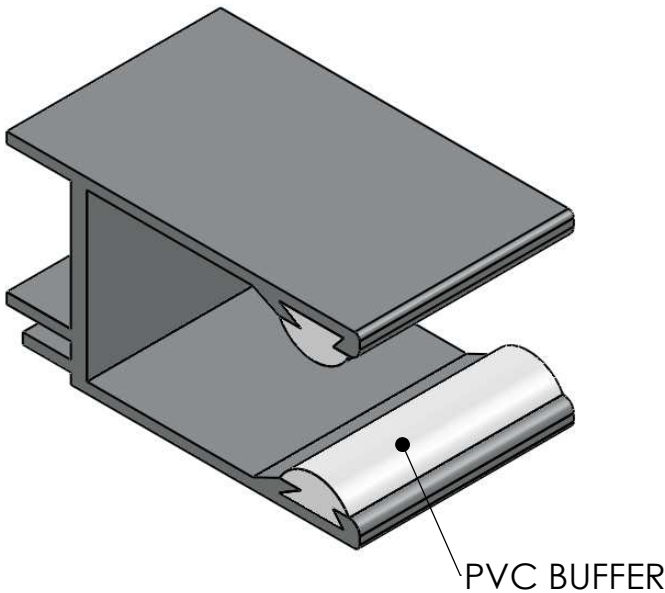

CRYSTAL GUIDE

CLEARVISION GUIDES

SCALE
NTS

AUSTRAL MONSOON ENTERPRISES PTY LTD
ATF 'THE ANSA TRUST' TRADING AS
ANSA DOORS

CONFIDENTIAL NOTE: This drawing and its designs, specifications and engineering information disclosed hereon are the property of ANSA DOORS and are not to be disseminated or reproduced without express written consent. The drawing is loaned in confidence and then only for consideration of the matter hereon. In accepting loan of this drawing, the recipient agrees to keep it and the matter disclosed hereon in confidence and not to use nor permit their use in any way detrimental to ANSA DOORS.

DRAWN
H.P.L.Y

71-73 Maffra Street P.O Box 201
Coolaroo, Victoria 3048 Dallas, Victoria 3047
Australia Australia

Phone: (03) 9302 3366 Fax: (03) 9302 3966

DATE
25/11/10

DWG No: ANSA-AL0005C