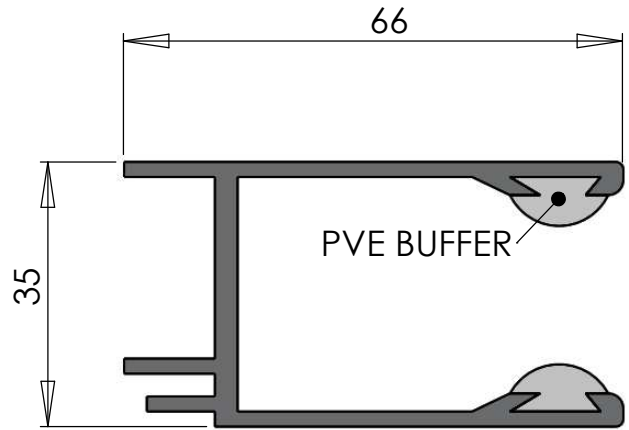

CRYSTAL GUIDE

CLEARVISION GUIDES

SCALE
NTS

AUSTRAL MONSOON ENTERPRISES PTY LTD
ATF 'THE ANSA TRUST' TRADING AS
ANSA DOORS

CONFIDENTIAL NOTE: This drawing and its designs, specifications and engineering information disclosed hereon are the property of ANSA DOORS and are not to be disseminated or reproduced without express written consent. The drawing is loaned in confidence and then only for consideration of the matter hereon. In accepting loan of this drawing, the recipient agrees to keep it and the matter disclosed hereon in confidence and not to use nor permit their use in any way detrimental to ANSA DOORS.

DRAWN
H.P.L.Y

71-73 Maffra Street P.O Box 201
Coolaroo, Victoria 3048 Dallas, Victoria 3047
Australia Australia

Phone: (03) 9302 3366 Fax: (03) 9302 3966

DATE
25/11/10

DWG No: ANSA-AL0005C