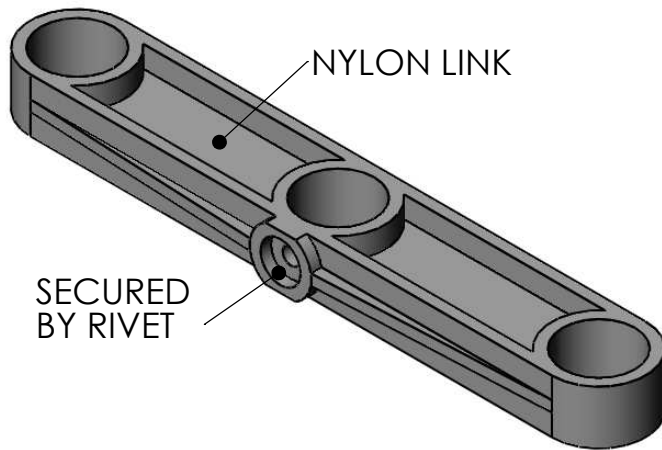

ALUMINIUM ROD
12MM DIA

SECURED
BY RIVET

NYLON LINK

SECURED
BY RIVET

NYLON LINK

ECONOMY GRILLE SLAT PROFILE

SCALE
NTS

AUSTRAL MONSOON ENTERPRISES PTY LTD
ATF 'THE ANSA TRUST' TRADING AS
ANSA DOORS