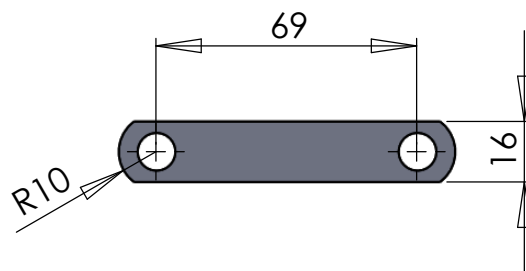

ALL ALUMINIUM GRILLE

SCALE
NTS

AUSTRAL MONSOON ENTERPRISES PTY LTD
ATF 'THE ANSA TRUST' TRADING AS
ANSA DOORS

CONFIDENTIAL NOTE: This drawing and its designs, specifications and engineering information disclosed hereon are the property of ANSA DOORS and are not to be disseminated or reproduced without express written consent. The drawing is loaned in confidence and then only for consideration of the matter hereon. In accepting loan of this drawing, the recipient agrees to keep it and the matter disclosed hereon in confidence and not to use nor permit their use in any way detrimental to ANSA DOORS.

DRAWN
H.P.LY

71-73 Maffra Street
Coolaroo, Victoria 3048
Australia

P.O Box 201
Dallas, Victoria 3047
Australia

Phone: (03) 9302 3366 Fax: (03) 9302 3966

DATE
25/11/10

DWG No:
ANSA-AL0008A