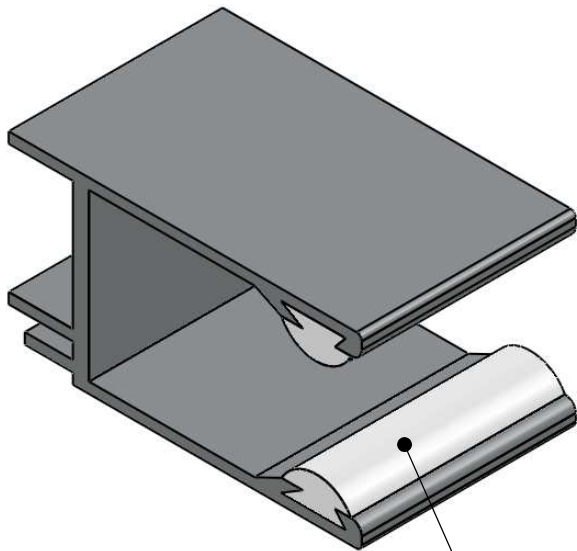

CRYSTAL GUIDE

PVC BUFFER

ALL ALUMINIUM GRILLE GUIDES

SCALE
NTS

AUSTRAL MONSOON ENTERPRISES PTY LTD
ATF 'THE ANSA TRUST' TRADING AS
ANSA DOORS

CONFIDENTIAL NOTE: This drawing and its designs, specifications and engineering information disclosed hereon are the property of ANSA DOORS and are not to be disseminated or reproduced without express written consent. The drawing is loaned in confidence and then only for consideration of the matter hereon. In accepting loan of this drawing, the recipient agrees to keep it and the matter disclosed hereon in confidence and not to use nor permit their use in any way detrimental to ANSA DOORS.

DRAWN
H.P.LY

71-73 Maffra Street P.O Box 201
Coolaroo, Victoria 3048 Dallas, Victoria 3047
Australia Australia

Phone: (03) 9302 3366 Fax: (03) 9302 3966

DATE
25/11/10

DWG No: ANSA-AL0008C