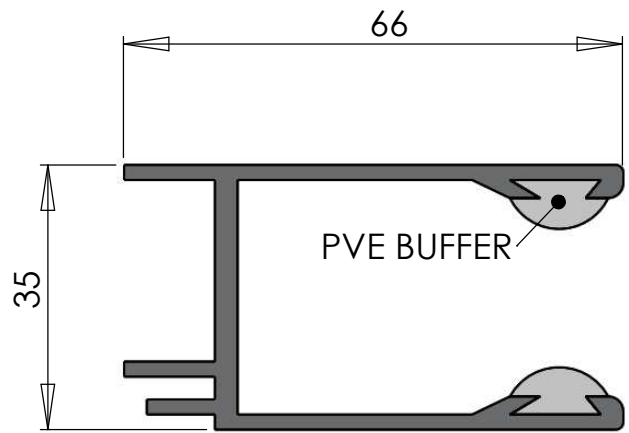

CRYSTAL GUIDE

PVC BUFFER

ALL ALUMINIUM GRILLE GUIDES

SCALE
NTS

AUSTRAL MONSOON ENTERPRISES PTY LTD
ATF 'THE ANSA TRUST' TRADING AS
ANSA DOORS

CONFIDENTIAL NOTE: This drawing and its designs, specifications and engineering information disclosed hereon are the property of ANSA DOORS and are not to be disseminated or reproduced without express written consent. The drawing is loaned in confidence and then only for consideration of the matter hereon. In accepting loan of this drawing, the recipient agrees to keep it and the matter disclosed hereon in confidence and not to use nor permit their use in any way detrimental to ANSA DOORS.

DRAWN
H.P.LY

71-73 Maffra Street P.O Box 201
Coolaroo, Victoria 3048 Dallas, Victoria 3047
Australia Australia

Phone: (03) 9302 3366 Fax: (03) 9302 3966

DATE
25/11/10

DWG No: ANSA-AL0008C