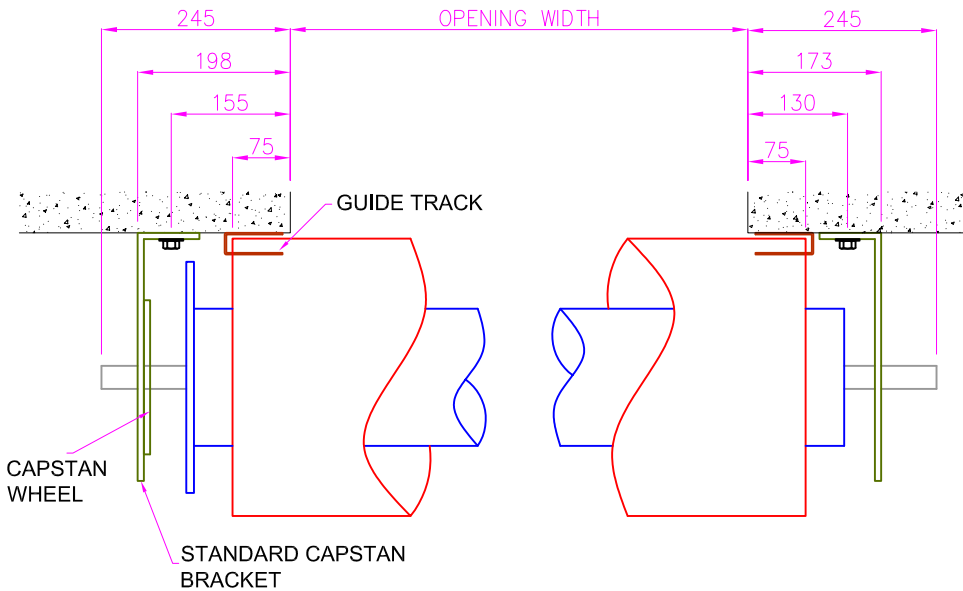

H12 - 76MM STEEL ROLLER SHUTTER

Opening Size Up To 5,000mm wide x 5,000mm high

STANDARD CAPSTAN FIXINGS

LIMITED SIDEROOM FIXINGS

HEADROOM DETAILS

OPENING HEIGHT	HEADROOM REQUIRED
1000	400
1250	440
1500	440
1750	440
2000	440
2250	460
2500	460
2750	480
3000	480
3250	500
3500	500
3750	510
4000	510
4250	510
4500	510
4750	550
5000	550

H12 -76mm STEEL ROLLER SHUTTER

SCALE

NTS

AUSTRAL MONSOON ENTERPRISES PTY LTD
ATF 'THE ANSA TRUST' TRADING AS
ANSA DOORS

71-73 Maffra Street
Coolaroo Victoria 3048
Australia

P.O Box 201
Dallas, Victoria 3047
Australia

DRAWN

H.P.L.Y

DATE
25/11/10

Phone: (03) 9302 3366

Fax: (03) 9302 3966

DWG No:

ANSA-ST0003