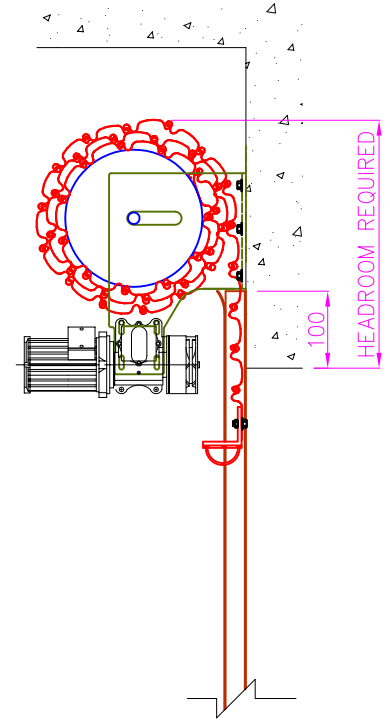

H12 - 76MM STEEL ROLLER SHUTTER

Opening Size Up To 5,000mm wide x 5,000mm high

STANDARD CAPSTAN FIXINGS

LIMITED SIDEROOM FIXINGS

HEADROOM DETAILS

OPENING HEIGHT	HEADROOM REQUIRED
1000	400
1250	440
1500	440
1750	440
2000	440
2250	460
2500	460
2750	480
3000	480
3250	500
3500	500
3750	510
4000	510
4250	510
4500	510
4750	550
5000	550

H12 -76mm STEEL ROLLER SHUTTER

SCALE

NTS

AUSTRAL MONSOON ENTERPRISES PTY LTD
ATF 'THE ANSA TRUST' TRADING AS
ANSA DOORS

71-73 Maffra Street
Coolaroo Victoria 3048
Australia

P.O Box 201
Dallas, Victoria 3047
Australia

DRAWN

H.P.L.Y

DATE
25/11/10

Phone: (03) 9302 3366

Fax: (03) 9302 3966

DWG No:

ANSA-ST0003