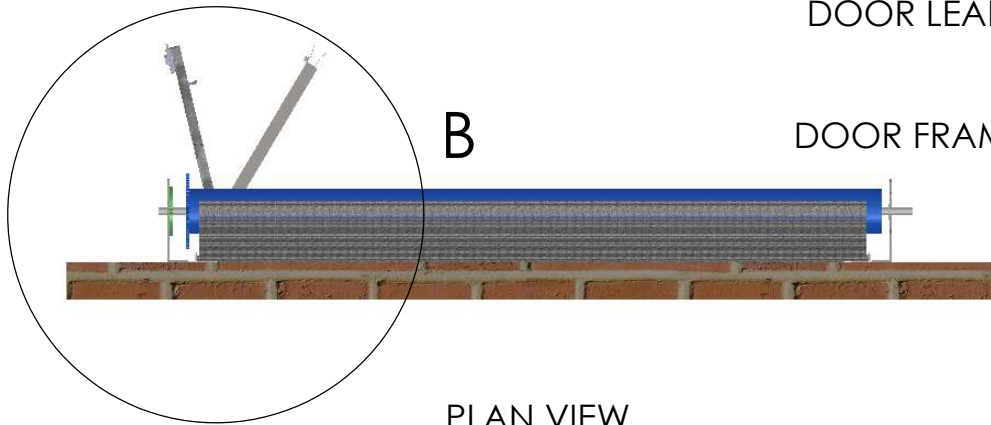

DETAIL B

STD NIGHT
LATCH LOCK

DOOR LEAF

DOOR FRAME

HINGE

PLAN VIEW

WICKET GATE: TRADITIONAL - DOOR & FRAME OPEN IN

DOOR SIZE: SMALL - 1500mm X 500MM

LARGE: 1980mm X 800mm

STANDARD WICKET GATE CONFIGURATION

SCALE
NTS

AUSTRAL MONSOON ENTERPRISES PTY LTD
ATF 'THE ANSA TRUST' TRADING AS
ANSA DOORS

CONFIDENTIAL NOTE: This drawing and its designs, specifications and engineering information disclosed hereon are the property of ANSA DOORS and are not to be disseminated or reproduced without express written consent. The drawing is loaned in confidence and then only for consideration of the matter hereon. In accepting loan of this drawing, the recipient agrees to keep it and the matter disclosed hereon in confidence and not to use nor permit their use in any way detrimental to ANSA DOORS.