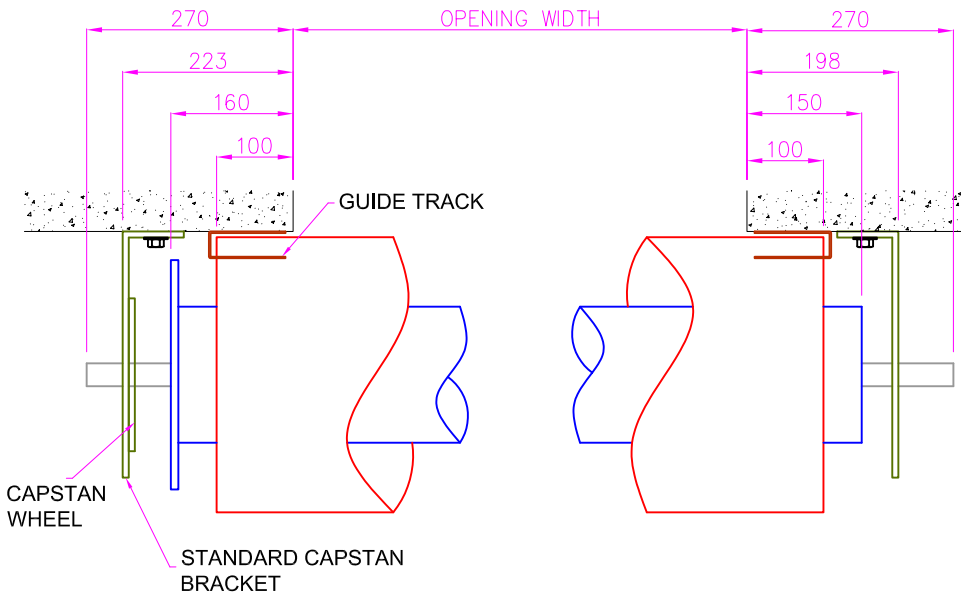

H14 - 100mm STEEL 'HI STRENGTH' ROLLER SHUTTER

Opening Size Up To 8,000mm wide x 7,000mm high

STANDARD CAPSTAN FIXINGS

HEADROOM DETAILS

OPENING HEIGHT	HEADROOM REQUIRED
1500	440
1750	490
2000	490
2250	520
2500	520
2750	550
3000	550
3250	570
3500	570
3750	590
4000	590
4500	610
5000	630
5250	630
5500	650
5750	650
6000	670
6250	670
6500	690
6750	690
7000	710

LIMITED SIDEROOM FIXINGS

H14 - 100mm STEEL 'HI STRENGTH' ROLLER SHUTTER

SCALE

NTS

AUSTRAL MONSOON ENTERPRISES PTY LTD
ATF 'THE ANSA TRUST' TRADING AS
ANSA DOORS

71-73 Maffra Street
Coolaroo Victoria 3048
Australia

DRAWN

H.P.L.Y

DATE

25/11/10

Phone: (03) 9302 3366

Fax: (03) 9302 3966

DWG No:

ANSA-ST0005