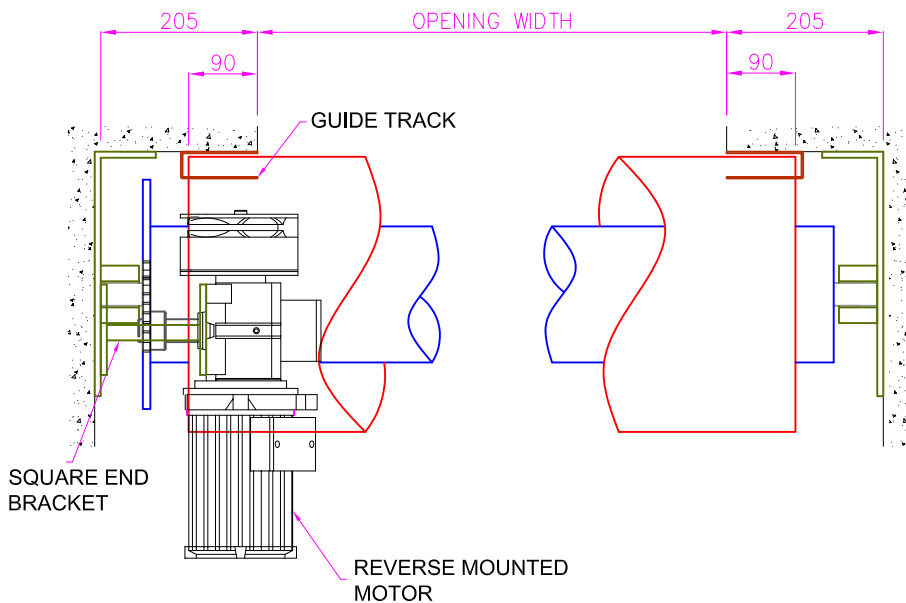

H14 - 100mm STEEL 'HI STRENGTH' ROLLER SHUTTER

Opening Size Up To 8,000mm wide x 7,000mm high

STANDARD CAPSTAN FIXINGS

HEADROOM DETAILS

OPENING HEIGHT	HEADROOM REQUIRED
1500	440
1750	490
2000	490
2250	520
2500	520
2750	550
3000	550
3250	570
3500	570
3750	590
4000	590
4500	610
5000	630
5250	630
5500	650
5750	650
6000	670
6250	670
6500	690
6750	690
7000	710

LIMITED SIDEROOM FIXINGS

H14 - 100mm STEEL 'HI STRENGTH' ROLLER SHUTTER

SCALE

NTS

AUSTRAL MONSOON ENTERPRISES PTY LTD
ATF 'THE ANSA TRUST' TRADING AS
ANSA DOORS

71-73 Maffra Street
Coolaroo Victoria 3048
Australia

DRAWN

H.P.L.Y

DATE

25/11/10

Phone: (03) 9302 3366

Fax: (03) 9302 3966

DWG No:

ANSA-ST0005