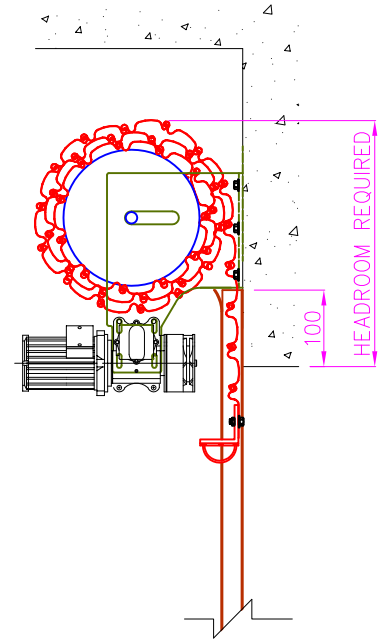

H14 - 100mm STEEL 'HI STRENGTH' ROLLER SHUTTER

Opening Size Up To 8,000mm wide x 7,000mm high

STANDARD CAPSTAN FIXINGS

HEADROOM DETAILS

OPENING HEIGHT	HEADROOM REQUIRED
1500	440
1750	490
2000	490
2250	520
2500	520
2750	550
3000	550
3250	570
3500	570
3750	590
4000	590
4500	610
5000	630
5250	630
5500	650
5750	650
6000	670
6250	670
6500	690
6750	690
7000	710

LIMITED SIDEROOM FIXINGS

H14 - 100mm STEEL 'HI STRENGTH' ROLLER SHUTTER

SCALE

NTS

AUSTRAL MONSOON ENTERPRISES PTY LTD
ATF 'THE ANSA TRUST' TRADING AS
ANSA DOORS

71-73 Maffra Street
Coolaroo Victoria 3048
Australia

DRAWN

H.P.L.Y

DATE

25/11/10

Phone: (03) 9302 3366

Fax: (03) 9302 3966

DWG No:

ANSA-ST0005