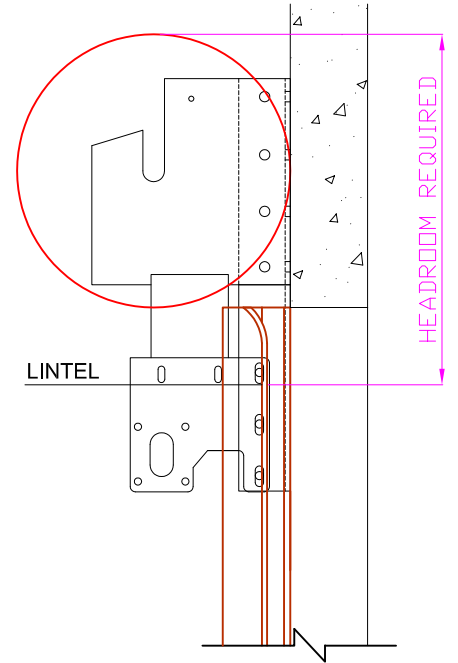

# H15 - 130mm STEEL ROLLER SHUTTER

Opening Size Up To 17,000mm wide x 17,000mm high

H15 - LIGHT DUTY ROLLER SHUTTER

HEADROOM DETAILS

OPENING HEIGHT	HEADROOM REQUIRED
3000	610
3250	650
3500	650
3750	650
4000	650
4500	650
5000	700
5250	700
5500	700
5750	700
6000	740
6250	740
6500	740
6750	740
7000	740
7250	740
7500	780
7750	780
8000	780
8250	780
8500	780
8750	780
9000	780
9500	830
10000	830

H15 - HEAVY DUTY ROLLER SHUTTER

REFER TO MONSOON OFFICE FOR MORE DETAILS

## H15 - 130mm STEEL ROLLER SHUTTER

SCALE

NTS

AUSTRAL MONSOON ENTERPRISES PTY LTD  
ATF 'THE ANSA TRUST' TRADING AS  
ANSA DOORS

71-73 Maffra Street  
Coolaroo Victoria 3048  
Australia

P.O Box 201  
Dallas, Victoria 3047  
Australia