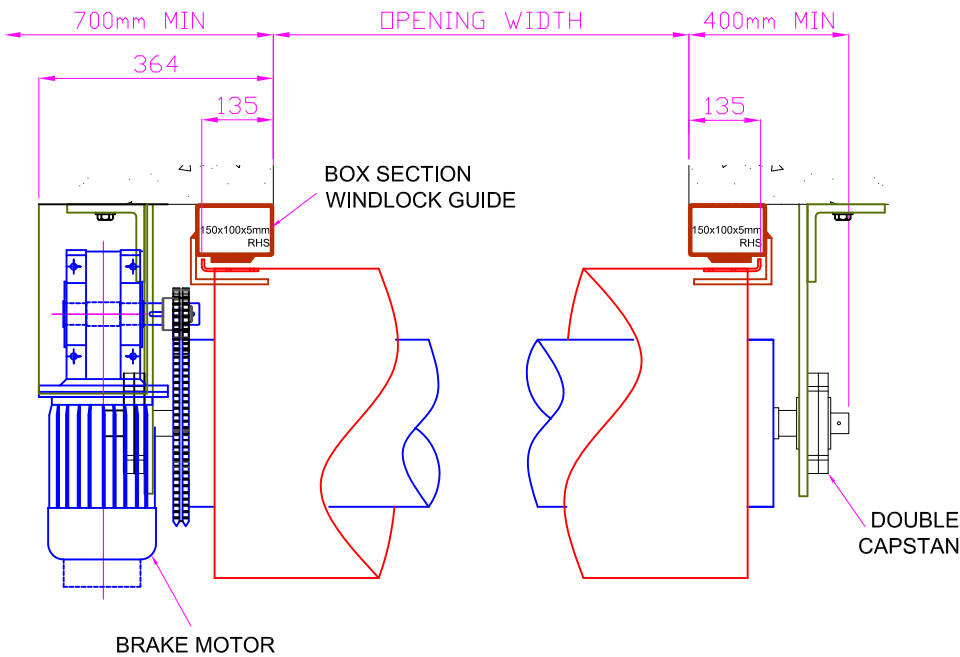

H15 - HEAVY DUTY ROLLER SHUTTER

REFER TO MONSOON OFFICE FOR MORE DETAILS

H15 - 130mm STEEL ROLLER SHUTTER

SCALE

NTS

AUSTRAL MONSOON ENTERPRISES PTY LTD
ATF 'THE ANSA TRUST' TRADING AS
ANSA DOORS

71-73 Maffra Street
Coolaroo Victoria 3048
Australia

P.O Box 201
Dallas, Victoria 3047
Australia

CONFIDENTIAL NOTE: This drawing and its designs, specifications and engineering information disclosed hereon are the property of ANSA DOORS and are not to be disseminated or reproduced without express written consent. The drawing is loaned in confidence and then only for consideration of the matter disclosed hereon. In accepting loan of this drawing, the recipient agrees to keep it and the matter disclosed hereon in confidence and not to use nor permit their use in any way detrimental to ANSA DOORS.

DRAWN
H.P.L.Y

Phone: (03) 9302 3366

Fax: (03) 9302 3966

DATE
25/11/10

DWG No: ANSA-ST0006