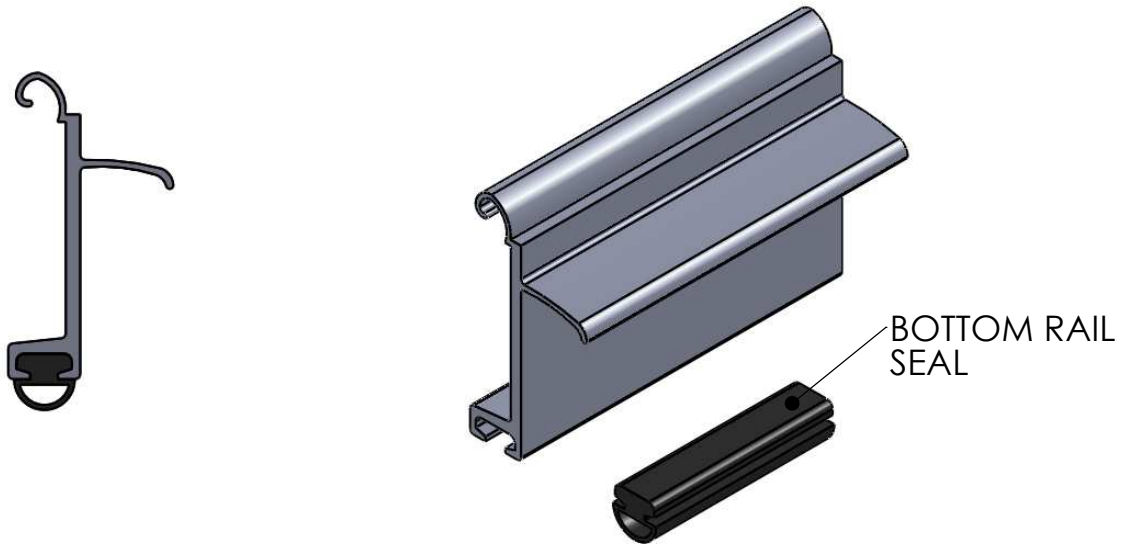

MA6127 BOTTOM RAIL

MA5767 BOTTOM RAIL

2EA BOX BOTTOM RAIL

2EA ALUMINIUM BOTTOM RAILS

SCALE
NTS

AUSTRAL MONSOON ENTERPRISES PTY LTD
ATF 'THE ANSA TRUST' TRADING AS
ANSA DOORS

CONFIDENTIAL NOTE: This drawing and its designs, specifications and engineering information disclosed hereon are the property of ANSA DOORS and are not to be disseminated or reproduced without express written consent. The drawing is loaned in confidence and then only for consideration of the matter hereon. In accepting loan of this drawing, the recipient agrees to keep it and the matter disclosed hereon in confidence and not to use nor permit their use in any way detrimental to ANSA DOORS.