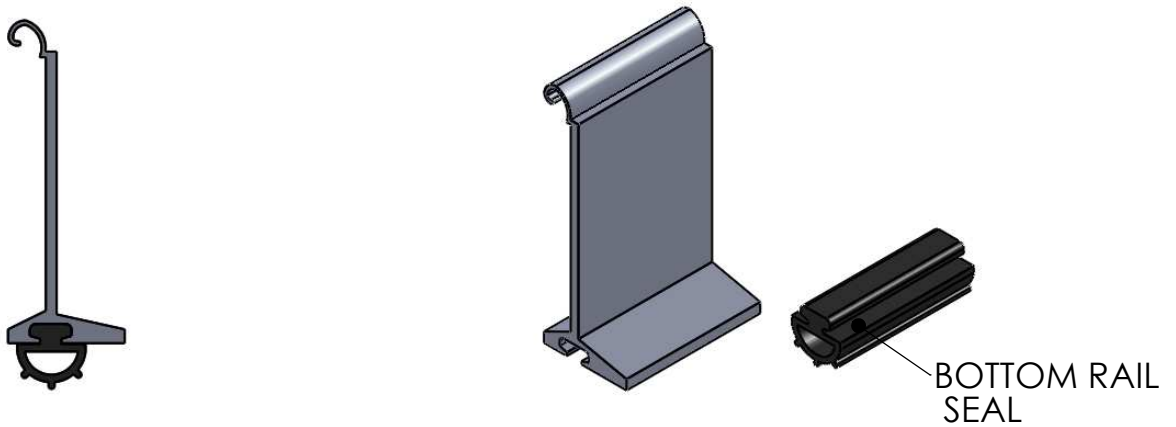

MA6127 BOTTOM RAIL

MA5767 BOTTOM RAIL

2EA BOX BOTTOM RAIL

2EA ALUMINIUM BOTTOM RAILS

SCALE
NTS

AUSTRAL MONSOON ENTERPRISES PTY LTD
ATF 'THE ANSA TRUST' TRADING AS
ANSA DOORS

CONFIDENTIAL NOTE: This drawing and its designs, specifications and engineering information disclosed hereon are the property of ANSA DOORS and are not to be disseminated or reproduced without express written consent. The drawing is loaned in confidence and then only for consideration of the matter hereon. In accepting loan of this drawing, the recipient agrees to keep it and the matter disclosed hereon in confidence and not to use nor permit their use in any way detrimental to ANSA DOORS.