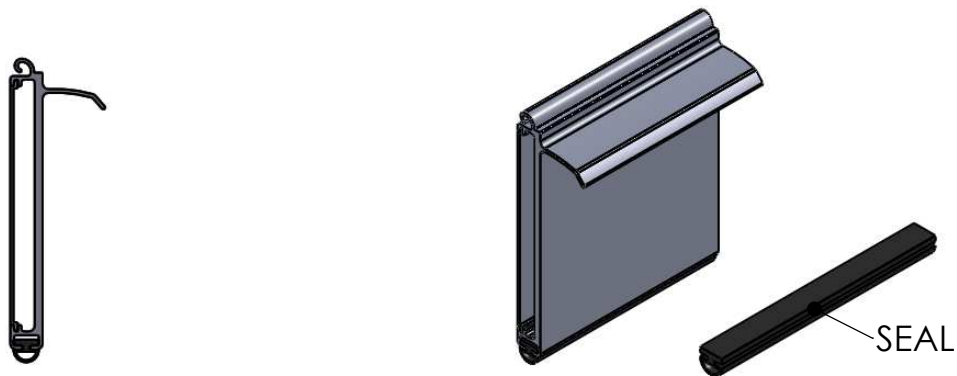

MA6127 BOTTOM RAIL

MA5767 BOTTOM RAIL

2EA BOX BOTTOM RAIL

2EA ALUMINIUM BOTTOM RAILS

SCALE
NTS

AUSTRAL MONSOON ENTERPRISES PTY LTD
ATF 'THE ANSA TRUST' TRADING AS
ANSA DOORS

CONFIDENTIAL NOTE: This drawing and its designs, specifications and engineering information disclosed hereon are the property of ANSA DOORS and are not to be disseminated or reproduced without express written consent. The drawing is loaned in confidence and then only for consideration of the matter hereon. In accepting loan of this drawing, the recipient agrees to keep it and the matter disclosed hereon in confidence and not to use nor permit their use in any way detrimental to ANSA DOORS.