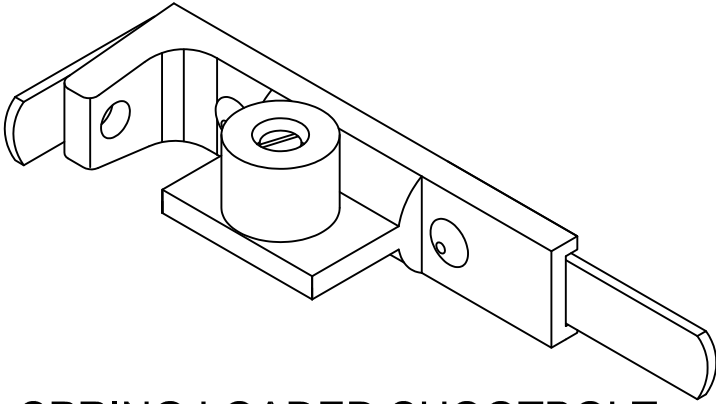

2RS ROLLER SHUTTER LOCKING OPTIONS

SPRING LOADED SHOOTBOLT

OVERCENTRE LOCK (NO KEY)

T HANDLE LOCK

OVERCENTRE LOCK (WITH KEY)

2RS ROLLER SHUTTER LOCKING OPTIONS

SCALE

NTS