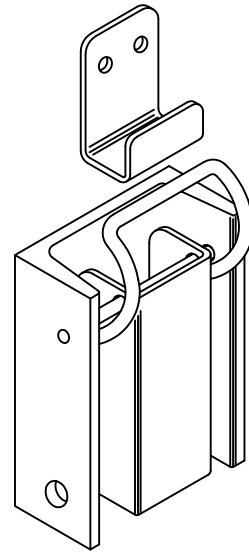

2RS ROLLER SHUTTER LOCKING OPTIONS

SPRING LOADED SHOOTBOLT

OVERCENTRE LOCK (NO KEY)

T HANDLE LOCK

OVERCENTRE LOCK (WITH KEY)

2RS ROLLER SHUTTER LOCKING OPTIONS

SCALE

NTS