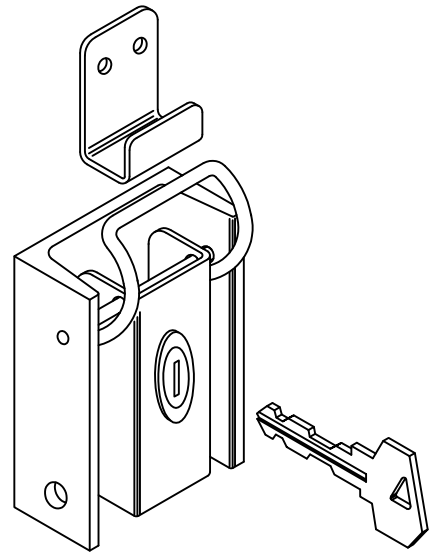

2RS ROLLER SHUTTER LOCKING OPTIONS

SPRING LOADED SHOOTBOLT

OVERCENTRE LOCK (NO KEY)

T HANDLE LOCK

OVERCENTRE LOCK (WITH KEY)

2RS ROLLER SHUTTER LOCKING OPTIONS

SCALE

NTS