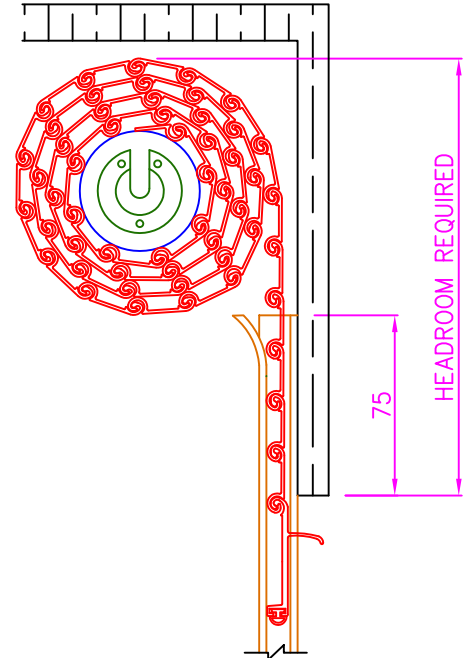

E81 ALUMINIUM 1EA ROLLER SHUTTER

Opening Size Up To 2000mm wide x 2400mm high

STANDARD CAPSTAN FIXINGS

HEADROOM DETAILS

OPENING HEIGHT	HEADROOM REQUIRED
500	255
600	255
700	255
800	255
900	255
1000	275
1200	275
1400	295
1600	295
1800	295
2000	315
2200	315
2400	315

SQUARE END FIXINGS

E81 ALUMINIUM 1EA ROLLER SHUTTER

SCALE

NTS

AUSTRAL MONSOON ENTERPRISES PTY LTD
ATF 'THE ANSA TRUST' TRADING AS
ANSA DOORS

71-73 Maffra Street
Coolaroo Victoria 3048
Australia

P.O Box 201
Dallas, Victoria 3047
Australia