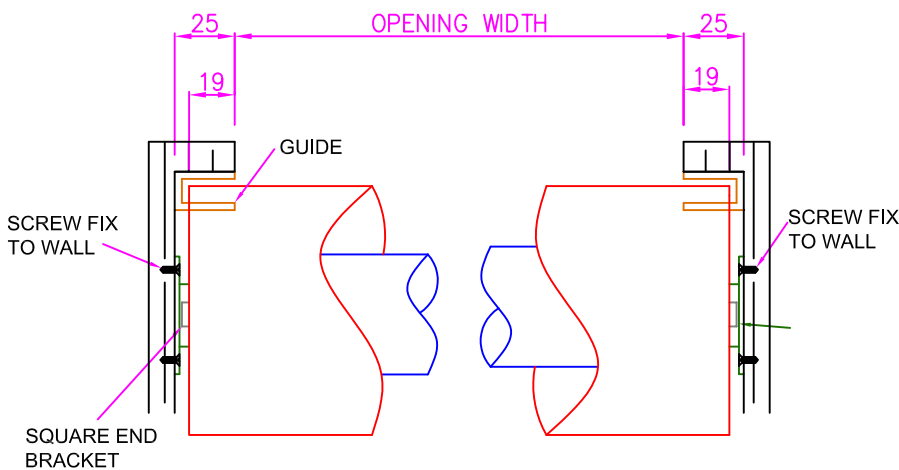

E81 ALUMINIUM 1EA ROLLER SHUTTER

Opening Size Up To 2000mm wide x 2400mm high

STANDARD CAPSTAN FIXINGS

HEADROOM DETAILS

OPENING HEIGHT	HEADROOM REQUIRED
500	255
600	255
700	255
800	255
900	255
1000	275
1200	275
1400	295
1600	295
1800	295
2000	315
2200	315
2400	315

SQUARE END FIXINGS

E81 ALUMINIUM 1EA ROLLER SHUTTER

SCALE

NTS

AUSTRAL MONSOON ENTERPRISES PTY LTD
ATF 'THE ANSA TRUST' TRADING AS
ANSA DOORS

71-73 Maffra Street
Coolaroo Victoria 3048
Australia

P.O Box 201
Dallas, Victoria 3047
Australia