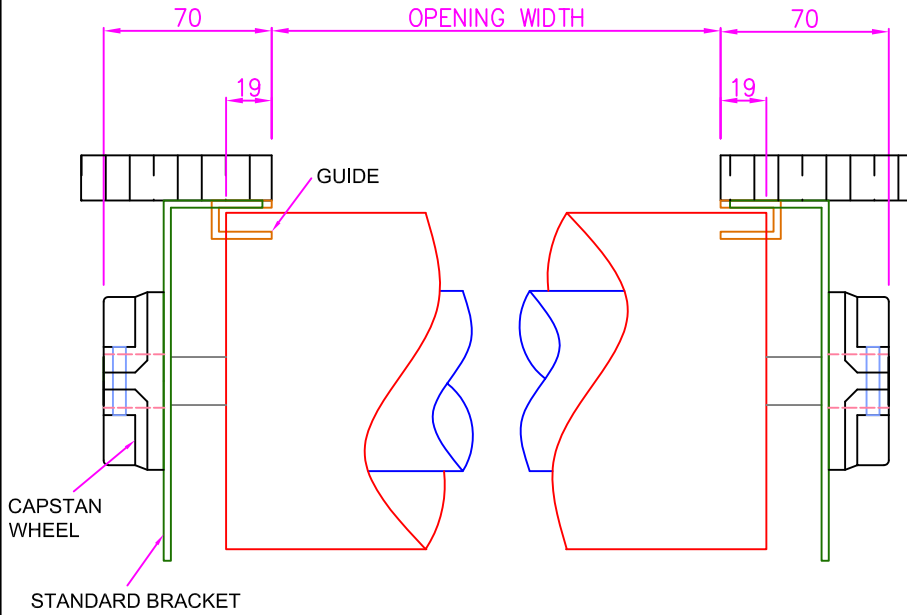

E81 ALUMINIUM 1EA ROLLER SHUTTER

Opening Size Up To 2000mm wide x 2400mm high

STANDARD CAPSTAN FIXINGS

HEADROOM DETAILS

OPENING HEIGHT	HEADROOM REQUIRED
500	255
600	255
700	255
800	255
900	255
1000	275
1200	275
1400	295
1600	295
1800	295
2000	315
2200	315
2400	315

SQUARE END FIXINGS

E81 ALUMINIUM 1EA ROLLER SHUTTER

SCALE

NTS

AUSTRAL MONSOON ENTERPRISES PTY LTD
ATF 'THE ANSA TRUST' TRADING AS
ANSA DOORS

71-73 Maffra Street
Coolaroo Victoria 3048
Australia

P.O Box 201
Dallas, Victoria 3047
Australia