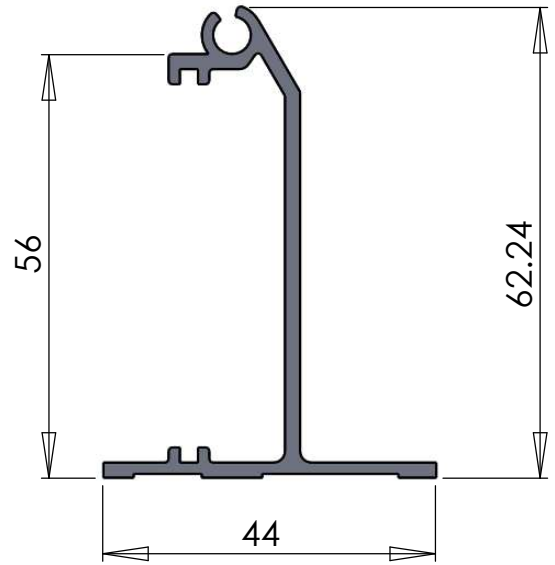

CLEARVISION BOTTOM RAIL

CLEARVISION BOTTOM RAIL WITH BACKING COVER

CLEARVISION
 BOTTOM RAIL BACK COVER

CLEARVISION BOTTOM RAILS

SCALE
 NTS

AUSTRAL MONSOON ENTERPRISES PTY LTD
 ATF 'THE ANSA TRUST' TRADING AS
ANSA DOORS

DRAWN
 H.P.LY

71-73 Maffra Street P.O Box 201
 Coolaroo, Victoria 3048 Dallas, Victoria 3047
 Australia Australia

Phone: (03) 9302 3366 Fax: (03) 9302 3966

DATE
 25/11/10

DWG No: ANSA-AL0005B