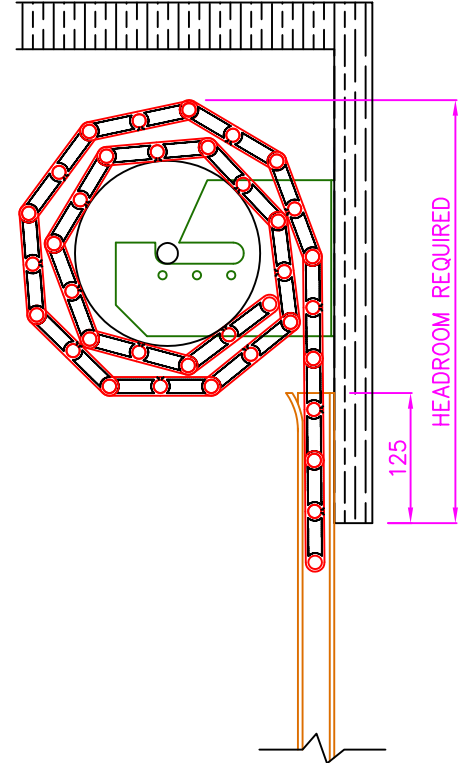

E88 ALUMINIUM 'ECONOMY' ROLLER GRILLE

Opening Size Up To 4,000mm wide x 3,500mm high

STANDARD CAPSTAN FIXINGS

SQUARE END FIXINGS

HEADROOM DETAILS

SITE HEIGHT (MM)	HEADROOM REQUIRED
1000	455
1250	475
1500	475
1750	485
2000	485
2250	505
2500	505
2750	525
3000	525
3250	555
3750	575
4000	575

E88 ALUMINIUM 'ECONOMY' ROLLER GRILLE

SCALE

NTS

AUSTRAL MONSOON ENTERPRISES PTY LTD
ATF 'THE ANSA TRUST' TRADING AS
ANSA DOORS

71-73 Maffra Street
Coolaroo Victoria 3048
Australia

P.O Box 201
Dallas, Victoria 3047
Australia