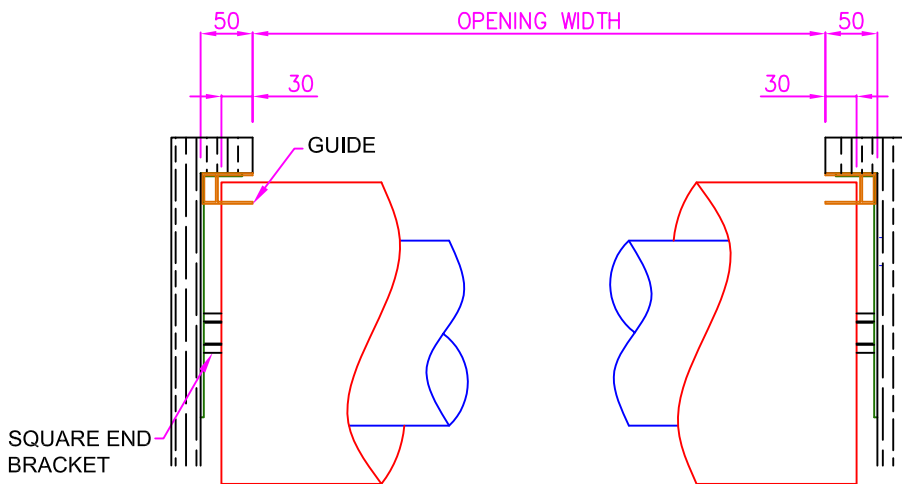

E88 ALUMINIUM 'ECONOMY' ROLLER GRILLE

Opening Size Up To 4,000mm wide x 3,500mm high

STANDARD CAPSTAN FIXINGS

SQUARE END FIXINGS

HEADROOM DETAILS

SITE HEIGHT (MM)	HEADROOM REQUIRED
1000	455
1250	475
1500	475
1750	485
2000	485
2250	505
2500	505
2750	525
3000	525
3250	555
3750	575
4000	575