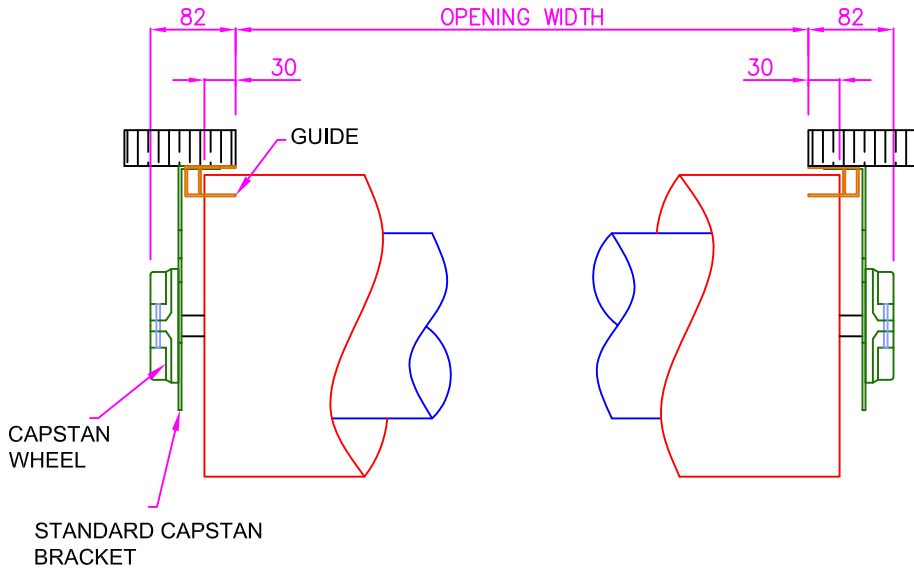

E88 ALUMINIUM 'ECONOMY' ROLLER GRILLE

Opening Size Up To 4,000mm wide x 3,500mm high

STANDARD CAPSTAN FIXINGS

SQUARE END FIXINGS

HEADROOM DETAILS

SITE HEIGHT (MM)	HEADROOM REQUIRED
1000	455
1250	475
1500	475
1750	485
2000	485
2250	505
2500	505
2750	525
3000	525
3250	555
3750	575
4000	575

E88 ALUMINIUM 'ECONOMY' ROLLER GRILLE

SCALE

NTS

AUSTRAL MONSOON ENTERPRISES PTY LTD
ATF 'THE ANSA TRUST' TRADING AS
ANSA DOORS

71-73 Maffra Street
Coolaroo Victoria 3048
Australia

P.O Box 201
Dallas, Victoria 3047
Australia