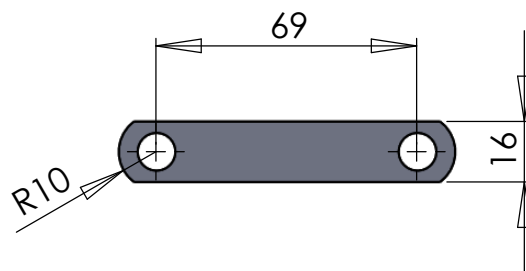

ALL ALUMINIUM GRILLE

SCALE
NTS

AUSTRAL MONSOON ENTERPRISES PTY LTD
ATF 'THE ANSA TRUST' TRADING AS
ANSA DOORS

CONFIDENTIAL NOTE: This drawing and its designs, specifications and engineering information disclosed hereon are the property of ANSA DOORS and are not to be disseminated or reproduced without express written consent. The drawing is loaned in confidence and then only for consideration of the matter hereon. In accepting loan of this drawing, the recipient agrees to keep it and the matter disclosed hereon in confidence and not to use nor permit their use in any way detrimental to ANSA DOORS.

DRAWN
H.P.LY

71-73 Maffra Street P.O Box 201
Coolaroo, Victoria 3048 Dallas, Victoria 3047
Australia Australia

Phone: (03) 9302 3366 Fax: (03) 9302 3966

DATE
25/11/10

DWG No: ANSA-AL0008A