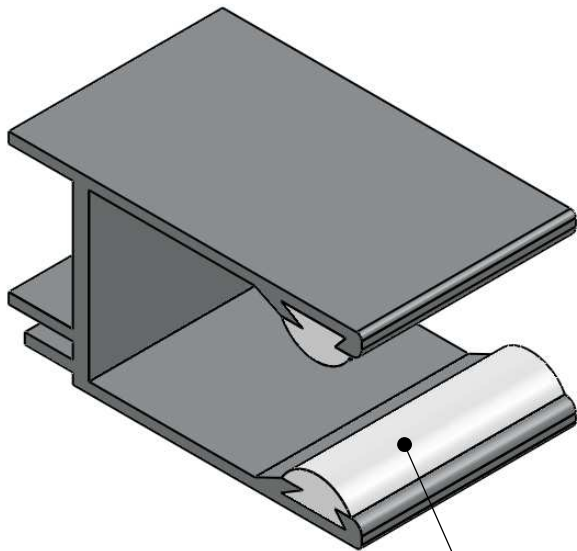

CRYSTAL GUIDE

PVC BUFFER

ALL ALUMINIUM GRILLE GUIDES

SCALE  
NTS

AUSTRAL MONSOON ENTERPRISES PTY LTD  
ATF 'THE ANSA TRUST' TRADING AS  
**ANSA DOORS**

*CONFIDENTIAL NOTE: This drawing and its designs, specifications and engineering information disclosed hereon are the property of ANSA DOORS and are not to be disseminated or reproduced without express written consent. The drawing is loaned in confidence and then only for consideration of the matter hereon. In accepting loan of this drawing, the recipient agrees to keep it and the matter disclosed hereon in confidence and not to use nor permit their use in any way detrimental to ANSA DOORS.*

DRAWN  
H.P.L.Y

71-73 Maffra Street P.O Box 201  
Coolaroo, Victoria 3048 Dallas, Victoria 3047  
Australia Australia

Phone: (03) 9302 3366 Fax: (03) 9302 3966

DATE  
25/11/10

DWG No: ANSA-AL0008C