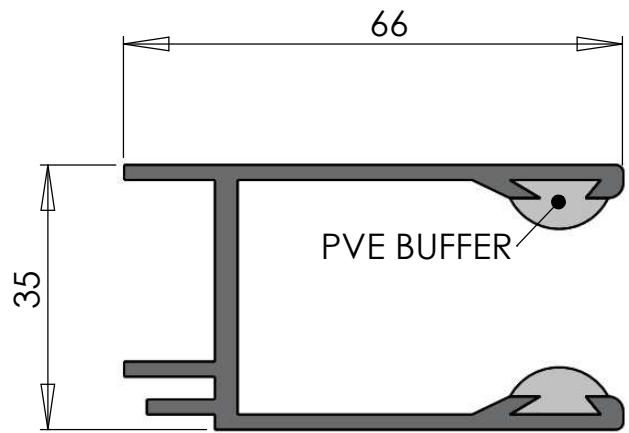

CRYSTAL GUIDE

PVC BUFFER

ALL ALUMINIUM GRILLE GUIDES

SCALE
NTS

AUSTRAL MONSOON ENTERPRISES PTY LTD
ATF 'THE ANSA TRUST' TRADING AS
ANSA DOORS

CONFIDENTIAL NOTE: This drawing and its designs, specifications and engineering information disclosed hereon are the property of ANSA DOORS and are not to be disseminated or reproduced without express written consent. The drawing is loaned in confidence and then only for consideration of the matter hereon. In accepting loan of this drawing, the recipient agrees to keep it and the matter disclosed hereon in confidence and not to use nor permit their use in any way detrimental to ANSA DOORS.

DRAWN
H.P.L.Y

71-73 Maffra Street P.O Box 201
Coolaroo, Victoria 3048 Dallas, Victoria 3047
Australia Australia

Phone: (03) 9302 3366 Fax: (03) 9302 3966

DATE
25/11/10

DWG No: ANSA-AL0008C