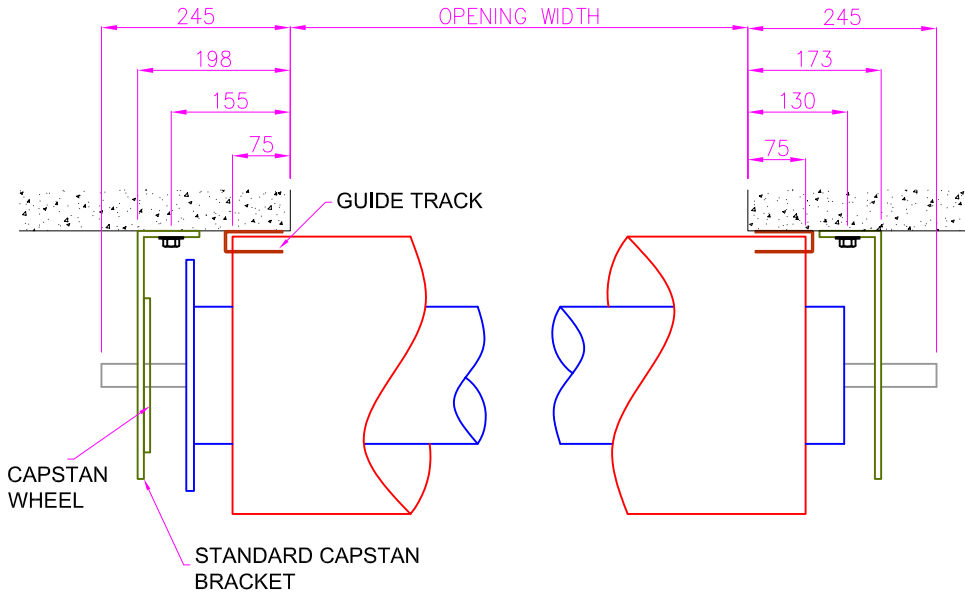

H13 - 100mm STEEL ROLLER SHUTTER

Opening Size Up To 5,000mm wide x 5,000mm high

STANDARD CAPSTAN FIXINGS

LIMITED SIDEROOM FIXINGS

HEADROOM DETAILS

OPENING HEIGHT	HEADROOM REQUIRED
1000	440
1250	440
1500	440
1750	490
2000	490
2250	490
2500	490
2750	530
3000	530
3250	530
3500	530
3750	530
4000	570
4500	570
5000	570

H13 - 100mm STEEL ROLLER SHUTTER

SCALE

NTS

AUSTRAL MONSOON ENTERPRISES PTY LTD
ATF 'THE ANSA TRUST' TRADING AS
ANSA DOORS

71-73 Maffra Street
Coolaroo Victoria 3048
Australia

P.O Box 201
Dallas, Victoria 3047
Australia