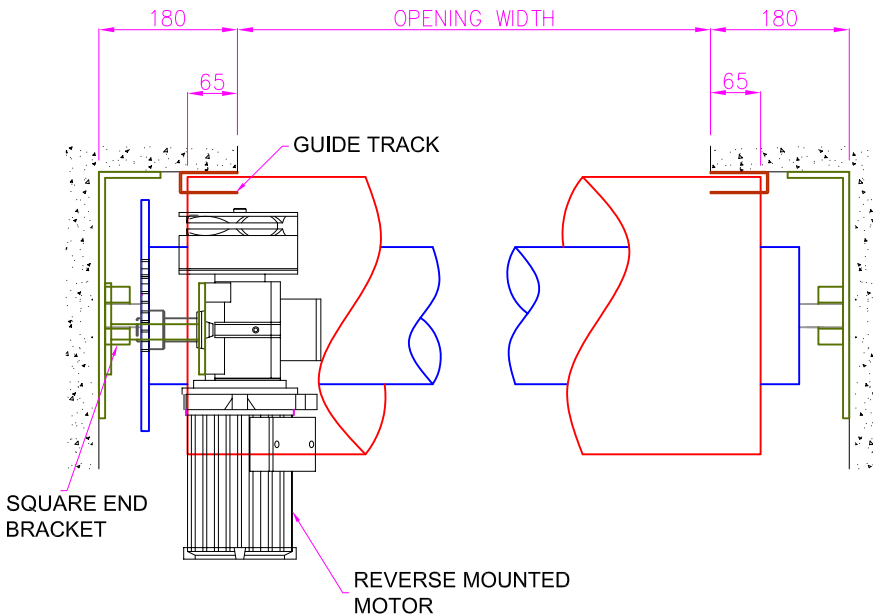

H13 - 100mm STEEL ROLLER SHUTTER

Opening Size Up To 5,000mm wide x 5,000mm high

STANDARD CAPSTAN FIXINGS

LIMITED SIDEROOM FIXINGS

HEADROOM DETAILS

OPENING HEIGHT	HEADROOM REQUIRED
1000	440
1250	440
1500	440
1750	490
2000	490
2250	490
2500	490
2750	530
3000	530
3250	530
3500	530
3750	530
4000	570
4500	570
5000	570

H13 - 100mm STEEL ROLLER SHUTTER

SCALE

NTS

AUSTRAL MONSOON ENTERPRISES PTY LTD
ATF 'THE ANSA TRUST' TRADING AS
ANSA DOORS

71-73 Maffra Street
Coolaroo Victoria 3048
Australia

P.O Box 201
Dallas, Victoria 3047
Australia