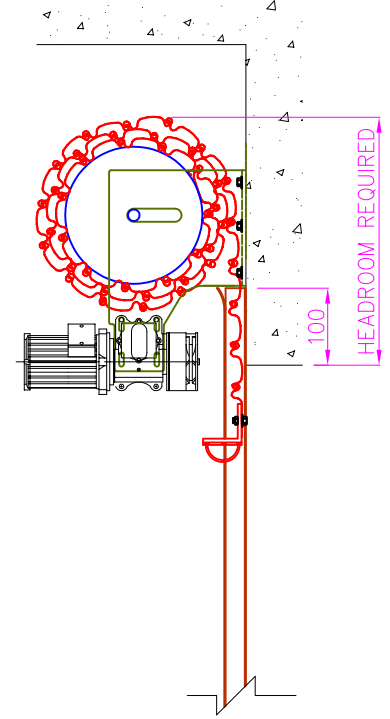

H13 - 100mm STEEL ROLLER SHUTTER

Opening Size Up To 5,000mm wide x 5,000mm high

STANDARD CAPSTAN FIXINGS

LIMITED SIDEROOM FIXINGS

HEADROOM DETAILS

OPENING HEIGHT	HEADROOM REQUIRED
1000	440
1250	440
1500	440
1750	490
2000	490
2250	490
2500	490
2750	530
3000	530
3250	530
3500	530
3750	530
4000	570
4500	570
5000	570

H13 - 100mm STEEL ROLLER SHUTTER

SCALE

NTS

AUSTRAL MONSOON ENTERPRISES PTY LTD
ATF 'THE ANSA TRUST' TRADING AS
ANSA DOORS

71-73 Maffra Street
Coolaroo Victoria 3048
Australia

P.O Box 201
Dallas, Victoria 3047
Australia