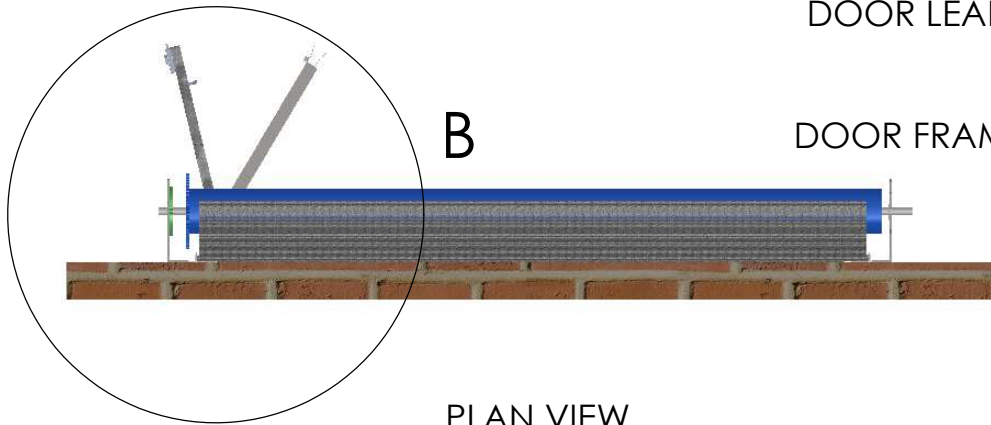

DETAIL B

STD NIGHT  
LATCH LOCK

DOOR LEAF

DOOR FRAME

HINGE

PLAN VIEW

WICKET GATE: TRADITIONAL - DOOR & FRAME OPEN IN

DOOR SIZE: SMALL - 1500mm X 500MM

LARGE: 1980mm X 800mm

STANDARD WICKET GATE CONFIGURATION

SCALE  
NTS

AUSTRAL MONSOON ENTERPRISES PTY LTD  
ATF 'THE ANSA TRUST' TRADING AS  
**ANSA DOORS**

*CONFIDENTIAL NOTE: This drawing and its designs, specifications and engineering information disclosed hereon are the property of ANSA DOORS and are not to be disseminated or reproduced without express written consent. The drawing is loaned in confidence and then only for consideration of the matter hereon. In accepting loan of this drawing, the recipient agrees to keep it and the matter disclosed hereon in confidence and not to use nor permit their use in any way detrimental to ANSA DOORS.*