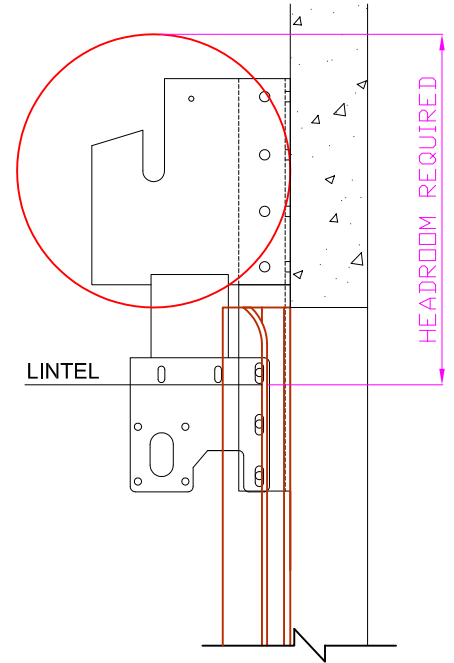

# H15 - 130mm STEEL ROLLER SHUTTER

Opening Size Up To 17,000mm wide x 17,000mm high

H15 - LIGHT DUTY ROLLER SHUTTER

HEADROOM DETAILS

| OPENING HEIGHT | HEADROOM REQUIRED |
|----------------|-------------------|
| 3000           | 610               |
| 3250           | 650               |
| 3500           | 650               |
| 3750           | 650               |
| 4000           | 650               |
| 4500           | 650               |
| 5000           | 700               |
| 5250           | 700               |
| 5500           | 700               |
| 5750           | 700               |
| 6000           | 740               |
| 6250           | 740               |
| 6500           | 740               |
| 6750           | 740               |
| 7000           | 740               |
| 7250           | 740               |
| 7500           | 780               |
| 7750           | 780               |
| 8000           | 780               |
| 8250           | 780               |
| 8500           | 780               |
| 8750           | 780               |
| 9000           | 780               |
| 9500           | 830               |
| 10000          | 830               |

## H15 - 130mm STEEL ROLLER SHUTTER

SCALE

NTS

AUSTRAL MONSOON ENTERPRISES PTY LTD  
ATF 'THE ANSA TRUST' TRADING AS  
ANSA DOORS

71-73 Maffra Street  
Coolaroo Victoria 3048  
Australia

P.O Box 201  
Dallas, Victoria 3047  
Australia