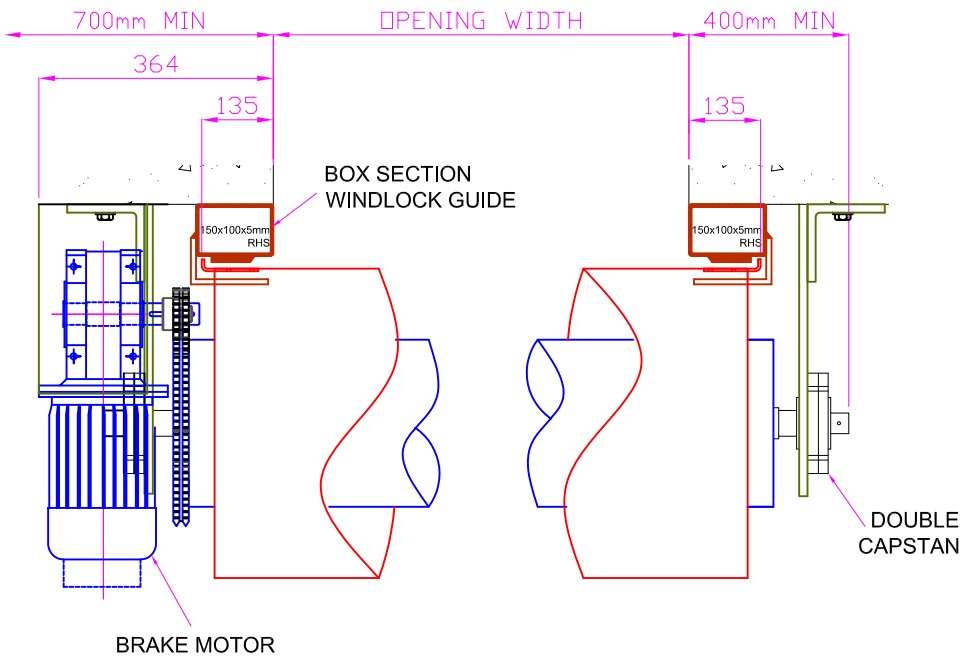

H15 - HEAVY DUTY ROLLER SHUTTER

REFER TO MONSOON OFFICE FOR MORE DETAILS

H15 - 130mm STEEL ROLLER SHUTTER

SCALE

NTS

AUSTRAL MONSOON ENTERPRISES PTY LTD
ATF 'THE ANSA TRUST' TRADING AS
ANSA DOORS

71-73 Maffra Street
Coolaroo Victoria 3048
Australia

P.O Box 201
Dallas, Victoria 3047
Australia

CONFIDENTIAL NOTE: This drawing and its designs, specifications and engineering information disclosed hereon are the property of ANSA DOORS and are not to be disseminated or reproduced without express written consent. The drawing is loaned in confidence and then only for consideration of the matter disclosed hereon. In accepting loan of this drawing, the recipient agrees to keep it and the matter disclosed hereon in confidence and not to use nor permit their use in any way detrimental to ANSA DOORS.

DRAWN
H.P.L.Y

Phone: (03) 9302 3366

Fax: (03) 9302 3966

DATE
25/11/10

DWG No:
ANSA-ST0006