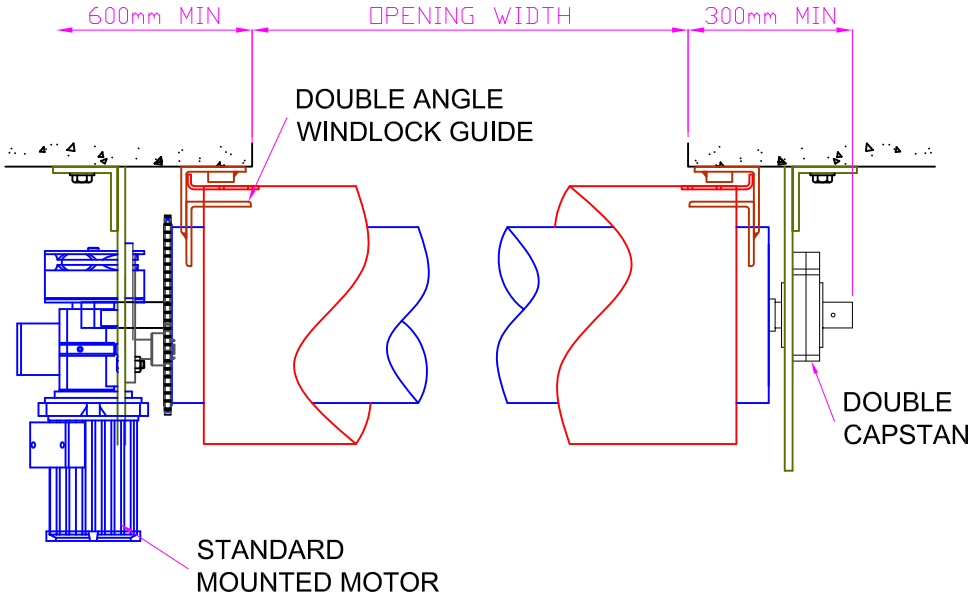

# H15 - 130mm STEEL ROLLER SHUTTER

Opening Size Up To 17,000mm wide x 17,000mm high

H15 - LIGHT DUTY ROLLER SHUTTER

HEADROOM DETAILS

| OPENING HEIGHT | HEADROOM REQUIRED |
|----------------|-------------------|
| 3000           | 610               |
| 3250           | 650               |
| 3500           | 650               |
| 3750           | 650               |
| 4000           | 650               |
| 4500           | 650               |
| 5000           | 700               |
| 5250           | 700               |
| 5500           | 700               |
| 5750           | 700               |
| 6000           | 740               |
| 6250           | 740               |
| 6500           | 740               |
| 6750           | 740               |
| 7000           | 740               |
| 7250           | 740               |
| 7500           | 780               |
| 7750           | 780               |
| 8000           | 780               |
| 8250           | 780               |
| 8500           | 780               |
| 8750           | 780               |
| 9000           | 780               |
| 9500           | 830               |
| 10000          | 830               |

## H15 - 130mm STEEL ROLLER SHUTTER

SCALE

NTS

AUSTRAL MONSOON ENTERPRISES PTY LTD  
ATF 'THE ANSA TRUST' TRADING AS  
ANSA DOORS

71-73 Maffra Street  
Coolaroo Victoria 3048  
Australia

P.O Box 201  
Dallas, Victoria 3047  
Australia